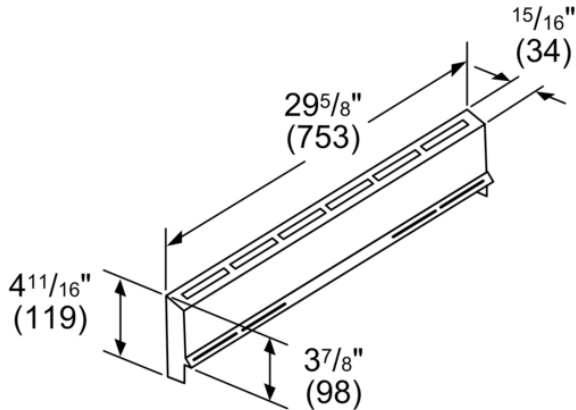

Low Back Guard, Dual-fuel HDZBS301

Features and Benefits

Notes: All height, width and depth dimensions are shown in inches. *Please refer to installation instructions prior to making cutout. BSH reserves the absolute and unrestricted right to change product materials and specifications, at any time, without notice. Consult the product's installation instructions for final dimensional data and other details. Applicable product warranty can be found in a accompanying product literature or you may contact your account manager for further details.

Litho Date: 05/2023

Low Back Guard, Dual-fuel HDZBS301

BOSCH

measurements in inches and (mm)

Features

Product group	Accessory
Brand	Bosch
Product name / series name	
SKU	HDZBS301
Internal article number	00000000011007519
EAN code	4242002875347
Product packaging dimensions (HxWxD)	
Net weight	4.000
Gross weight	4.000
Quantity per packing unit	
Standard number of units per pallet	
UPC code	825225919063
Product image	MCSA01108021_F9731_HDZBS301_698463_ok_c

Technical Specification

Notes: All height, width and depth dimensions are shown in inches. *Please refer to installation instructions prior to making cutout. BSH reserves the absolute and unrestricted right to change product materials and specifications, at any time, without notice. Consult the product's installation instructions for final dimensional data and other details. Applicable product warranty can be found in a accompanying product literature or you may contact your account manager for further details.