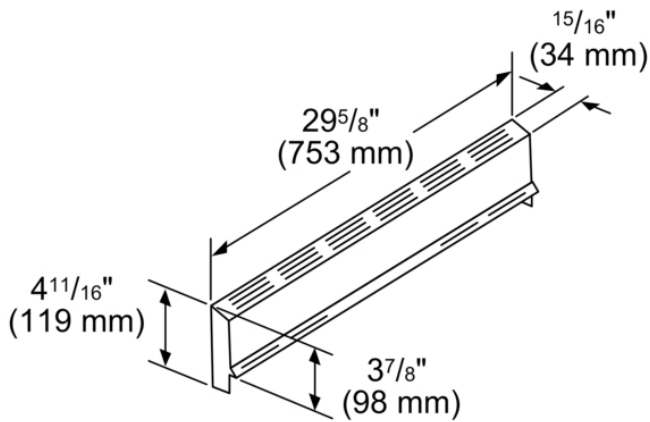

Low Back Guard, Gas and Dual Fuel HGZBS301

Features and Benefits

Notes: All height, width and depth dimensions are shown in inches. *Please refer to installation instructions prior to making cutout. BSH reserves the absolute and unrestricted right to change product materials and specifications, at any time, without notice. Consult the product's installation instructions for final dimensional data and other details. Applicable product warranty can be found in a accompanying product literature or you may contact your account manager for further details.

Litho Date: 05/2023

Low Back Guard, Gas and Dual Fuel HGZBS301

BOSCH

measurements in inches

Features

Product group	Accessory
Brand	Bosch
Product name / series name	
SKU	HGZBS301
Internal article number	00000000011007518
EAN code	4242002790800
Product packaging dimensions (HxWxD)	
Net weight	4.000
Gross weight	4.000
Quantity per packing unit	
Standard number of units per pallet	
UPC code	825225908951
Product image	MCSA00675302_HGZBS301_def.jpg

Technical Specification

Notes: All height, width and depth dimensions are shown in inches. *Please refer to installation instructions prior to making cutout. BSH reserves the absolute and unrestricted right to change product materials and specifications, at any time, without notice. Consult the product's installation instructions for final dimensional data and other details. Applicable product warranty can be found in a accompanying product literature or you may contact your account manager for further details.