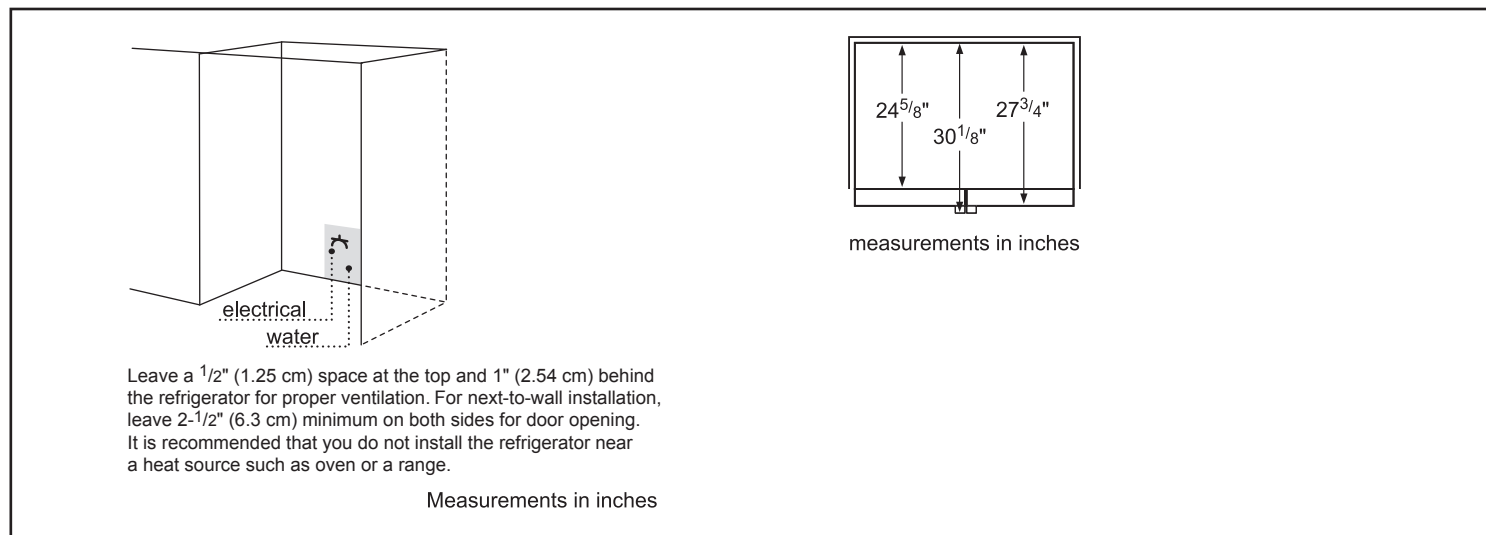

36" Counter-Depth French Door Refrigerator

800 Series – Stainless Steel B22CT80SNS

Installation Details

For help and assistance with Bosch accessories please visit: www.bosch-eshop.com/eshop/bosch/us or call 1-800-944-2904 Mon-Fri 5am to 6pm PST Sat 6am to 3pm PST

Notes: All height, width and depth dimensions are shown in inches. Please refer to installation instructions prior to making cutout. BSH reserves the absolute and unrestricted right to change product materials and specifications, at any time, without notice. Consult the product's installation instructions for final dimensional data and other details. Applicable product warranty can be found in accompanying product literature or you may contact your account manager for further details.

Warranties: Bosch warrants that the Product is free from defects in materials and workmanship for a period of three hundred and sixty-five (365) days from the date of purchase. The foregoing timeline begins to run upon the date of purchase, and shall not be stalled, tolled, extended, or suspended, for any reason whatsoever. This Product is also warranted to be free from cosmetic defects in material and workmanship (such as scratches of stainless steel, paint/porcelain blemishes, chip, dents, or other damage to the finish of the Product, for a period of thirty (30) days from the date of purchase or closing date for new construction. This cosmetic warranty excludes slight color variations due to inherent differences in painted and porcelain parts, as well as differences caused by kitchen lighting, product location, or other similar factors. This cosmetic warranty specifically excludes any display, floor, "As Is", or "B" stock appliances.

For more information on our entire line of products, go to www.bosch-home.com/us or call 1-800-944-2904

© BSH Home Appliances Corporation. All rights reserved. Bosch is a registered trademark of Robert Bosch GmbH.