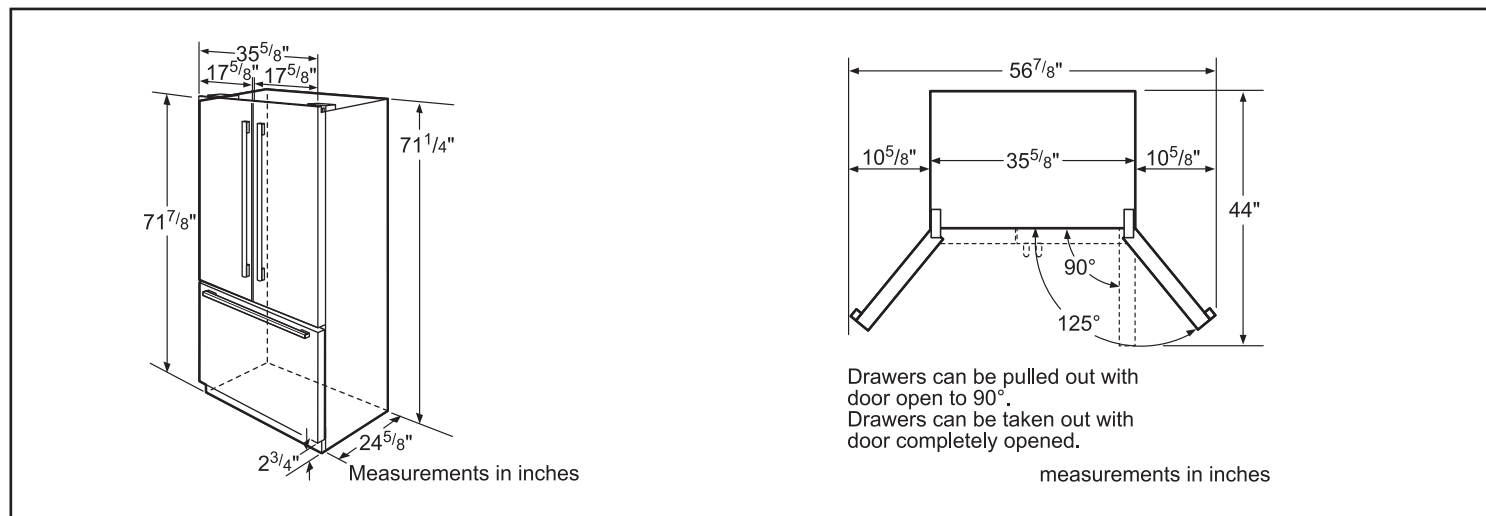

36" Counter-Depth French Door Refrigerator

800 Series – Stainless Steel B22CT80SNS

Installation Details

For help and assistance with Bosch accessories please visit: www.bosch-eshop.com/eshop/bosch/us or call 1-800-944-2904 Mon-Fri 5am to 6pm PST Sat 6am to 3pm PST

Notes: All height, width and depth dimensions are shown in inches. Please refer to installation instructions prior to making cutout. BSH reserves the absolute and unrestricted right to change product materials and specifications, at any time, without notice. Consult the product's installation instructions for final dimensional data and other details. Applicable product warranty can be found in accompanying product literature or you may contact your account manager for further details.

Warranties: Bosch warrants that the Product is free from defects in materials and workmanship for a period of three hundred and sixty-five (365) days from the date of purchase. The foregoing timeline begins to run upon the date of purchase, and shall not be stalled, tolled, extended, or suspended, for any reason whatsoever. This Product is also warranted to be free from cosmetic defects in material and workmanship (such as scratches of stainless steel, paint/porcelain blemishes, chip, dents, or other damage to the finish of the Product, for a period of thirty (30) days from the date of purchase or closing date for new construction. This cosmetic warranty excludes slight color variations due to inherent differences in painted and porcelain parts, as well as differences caused by kitchen lighting, product location, or other similar factors. This cosmetic warranty specifically excludes any display, floor, "As Is", or "B" stock appliances.

For more information on our entire line of products, go to www.bosch-home.com/us or call 1-800-944-2904

© BSH Home Appliances Corporation. All rights reserved. Bosch is a registered trademark of Robert Bosch GmbH.