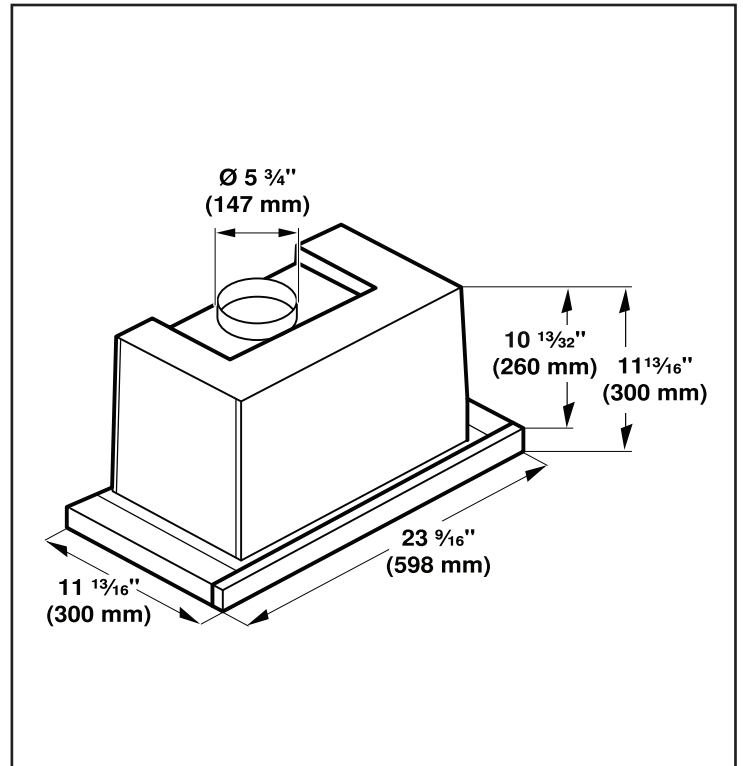

For help and assistance with Bosch accessories please visit: www.bosch-eshop.com/eshop/bosch/us or call 1-800-944-2904 Mon-Fri 5am to 6pm PST Sat 6am to 3pm PST

Notes: All height, width and depth dimensions are shown in inches. Please refer to installation instructions prior to making cutout. BSH reserves the absolute and unrestricted right to change product materials and specifications, at any time, without notice. Consult the product's installation instructions for final dimensional data and other details. Applicable product warranty can be found in accompanying product literature or you may contact your account manager for further details.

Warranties: Bosch warrants that the Product is free from defects in materials and workmanship for a period of three hundred and sixty-five (365) days from the date of purchase. The foregoing timeline begins to run upon the date of purchase, and shall not be stalled, tolled, extended, or suspended, for any reason whatsoever. This Product is also warranted to be free from cosmetic defects in material and workmanship (such as scratches of stainless steel, paint/porcelain blemishes, chip, dents, or other damage to the finish of the Product, for a period of thirty (30) days from the date of purchase or closing date for new construction. This cosmetic warranty excludes slight color variations due to inherent differences in painted and porcelain parts, as well as differences caused by kitchen lighting, product location, or other similar factors. This cosmetic warranty specifically excludes any display, floor, "As Is", or "B" stock appliances.

For more information on our entire line of products, go to www.bosch-home.com/us or call 1-800-944-2904

© BSH Home Appliances Corporation. All rights reserved. Bosch is a registered trademark of Robert Bosch GmbH.