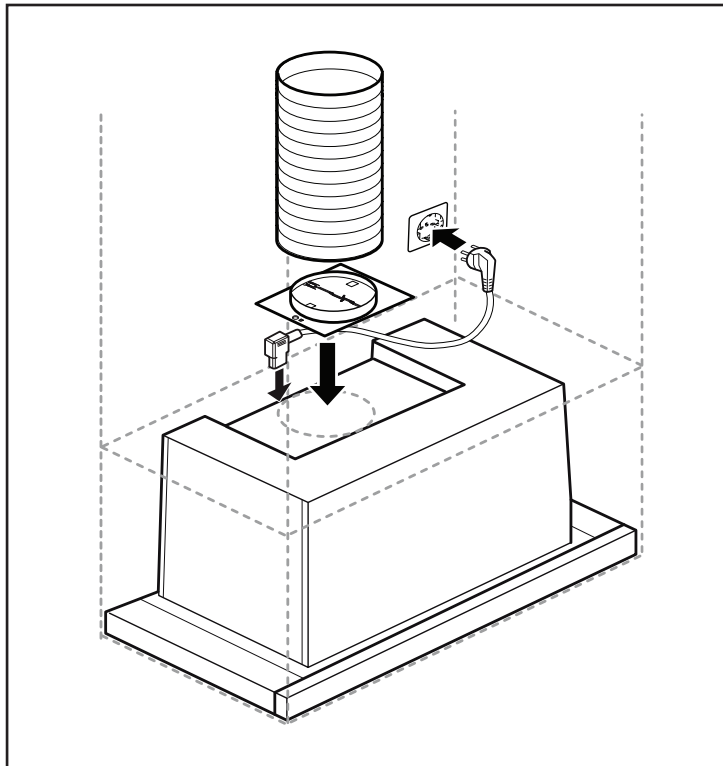

For help and assistance with Bosch accessories please visit: www.bosch-eshop.com/eshop/bosch/us or call 1-800-944-2904 Mon-Fri 5am to 6pm PST Sat 6am to 3pm PST

Notes: All height, width and depth dimensions are shown in inches. Please refer to installation instructions prior to making cutout. BSH reserves the absolute and unrestricted right to change product materials and specifications, at any time, without notice. Consult the product's installation instructions for final dimensional data and other details. Applicable product warranty can be found in accompanying product literature or you may contact your account manager for further details.

Warranties: Bosch warrants that the Product is free from defects in materials and workmanship for a period of three hundred and sixty-five (365) days from the date of purchase. The foregoing timeline begins to run upon the date of purchase, and shall not be stalled, tolled, extended, or suspended, for any reason whatsoever. This Product is also warranted to be free from cosmetic defects in material and workmanship (such as scratches of stainless steel, paint/porcelain blemishes, chip, dents, or other damage to the finish of the Product, for a period of thirty (30) days from the date of purchase or closing date for new construction. This cosmetic warranty excludes slight color variations due to inherent differences in painted and porcelain parts, as well as differences caused by kitchen lighting, product location, or other similar factors. This cosmetic warranty specifically excludes any display, floor, "As Is", or "B" stock appliances.

For more information on our entire line of products, go to www.bosch-home.com/us or call 1-800-944-2904

© BSH Home Appliances Corporation. All rights reserved. Bosch is a registered trademark of Robert Bosch GmbH.