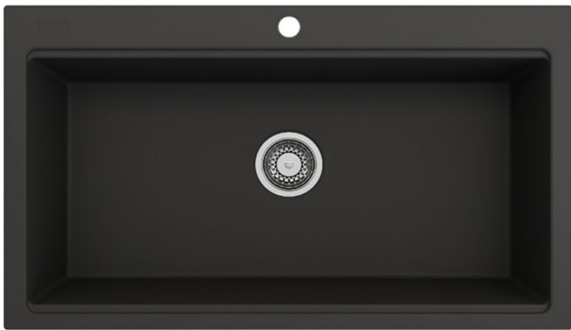

BOCCHI

BAVENO LUX

DUAL MOUNT SINGLE BOWL
GRANITE KITCHEN SINK

Product Code

1616-XXX-0126

FEATURES:

Granite Composition: 80% natural granite and quartz microparticles, 20% acrylic resin
Sink is finished on lip and may be installed as an undermount OR drop-in

Pre-drilled with center faucet hole;
additional faucet holes are pre-scored from the underside of the sink and may be drilled per installation instruction as needed
3 1/2 inch center drain

Compatible with garbage disposals

Weight: 42 lbs

AVAILABLE COLORS:

Matte Black (504)

Metallic Black (505)

Concrete Gray (506)

DIMENSIONS:

Nominal Dimensions

34" x 20" x 9.5"

Bowl Inside Dimension:

31" x 16" x 9"

COMPONENTS INCLUDED IN THE BOX:

2330 0005 Chrome Strainer

1600 0001 Undermount Installation Kit

1600 0002 Drop Inn Installation Kit

COMPLIANCE CERTIFICATION:

Meet or Exceed ASME A112.19.2.15 / CSA B45.5 / ANSI Z124.8