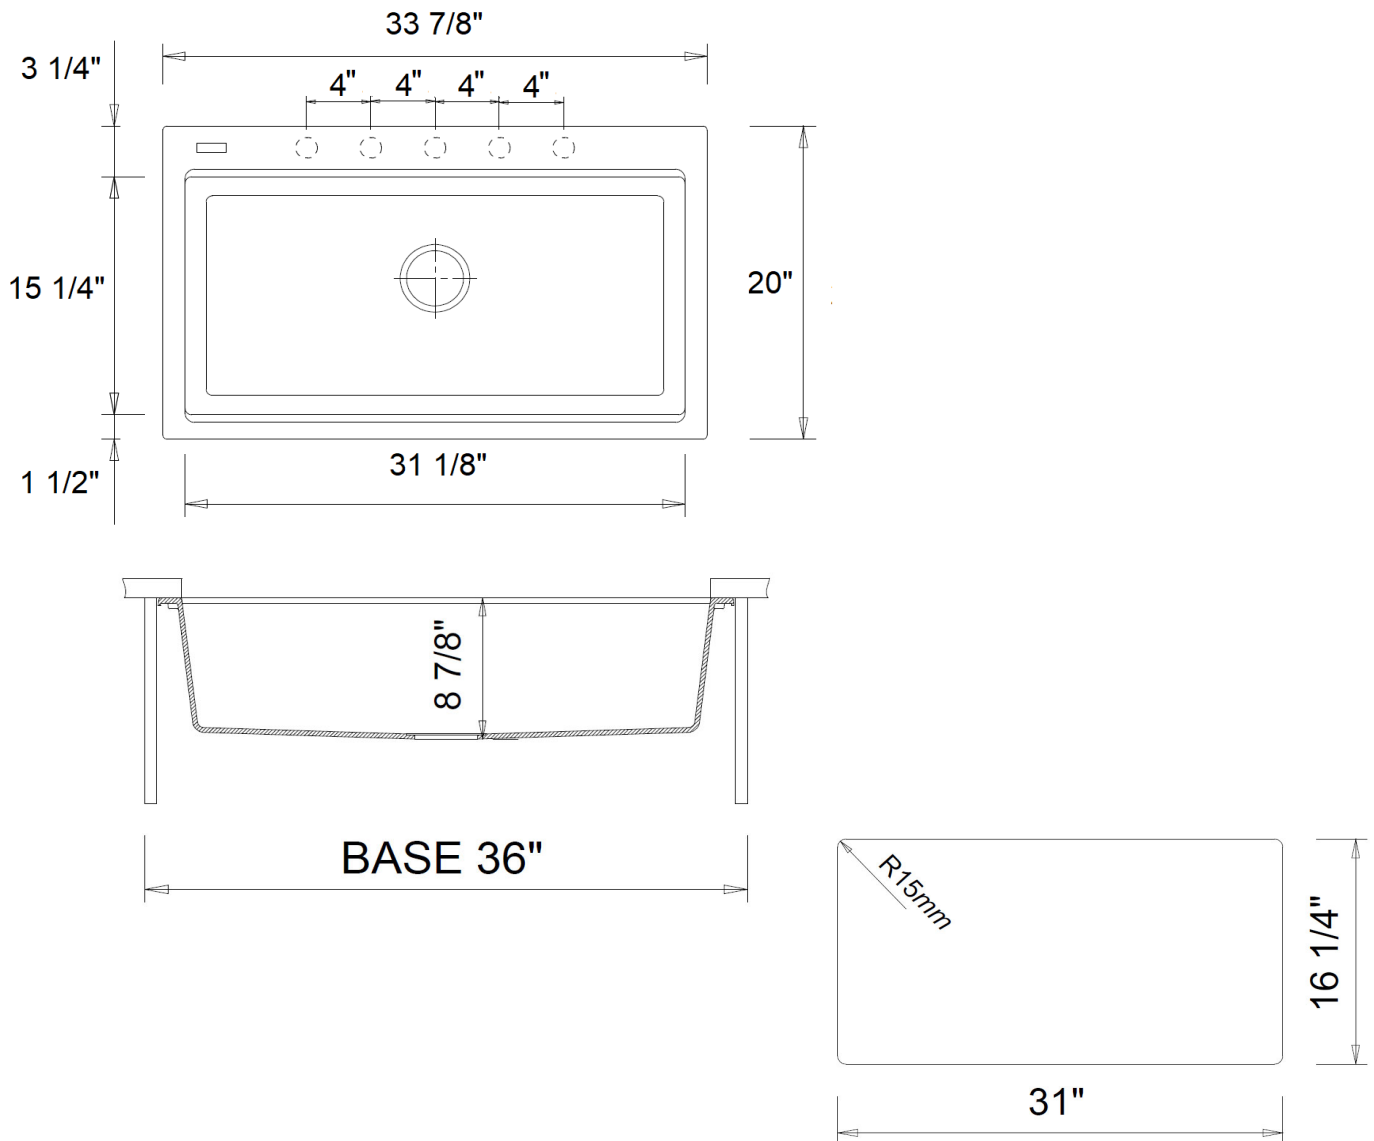

Notes:

Refer to installation instructions supplied with kitchen sink for undermount, or drop-in installations.
Templates and installation kits provided with the sink.

CAUTION: Sink is heavy! Installer must provide adequate reinforcement for all load-bearing supports in accordance with installation instructions supplied with kitchen sink. Fittings included with the fixture and must be used as directed.

IMPORTANT: Dimensions of fixtures are nominal and may vary within the range of tolerance established by ANSI standards. These measurements are subject to change or cancellation. No responsibility is assumed for use of superseded or voided pages.