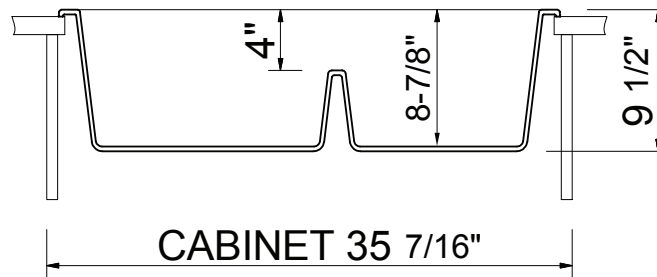

NOTES: Refer to installation instructions supplied with kitchen sink for undermount, or drop-in installations. Templates and installation kits provided with the sink.

CAUTION: Sink is heavy! Installer must provide adequate reinforcement for all load-bearing supports in accordance with installation instructions supplied with kitchen sink. Fittings included with the fixture and must be used as directed.

IMPORTANT: Dimensions of fixtures are nominal and may vary within the range of tolerance established by ANSI standards. These measurements are subject to change or cancellation. No responsibility is assumed for use of superseded or voided pages.