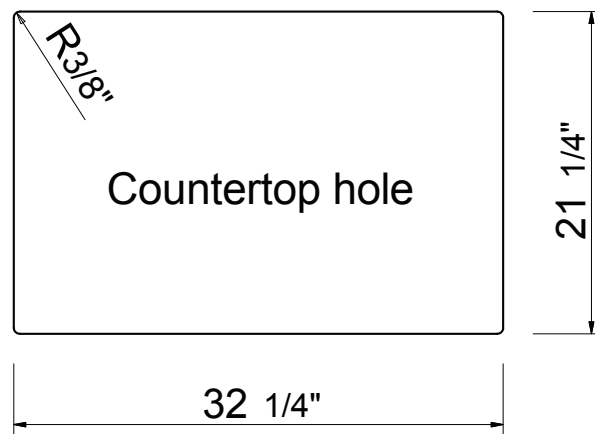

NOTES: Refer to installation instructions supplied with kitchen sink for undermount, or drop-in installations. Templates and installation kits provided with the sink.

CAUTION: Sink is heavy! Installer must provide adequate reinforcement for all load-bearing supports in accordance with installation instructions supplied with kitchen sink. Fittings included with the fixture and must be used as directed.

IMPORTANT: Dimensions of fixtures are nominal and may vary within the range of tolerance established by ANSI standards. These measurements are subject to change or cancellation. No responsibility is assumed for use of superseded or voided pages.