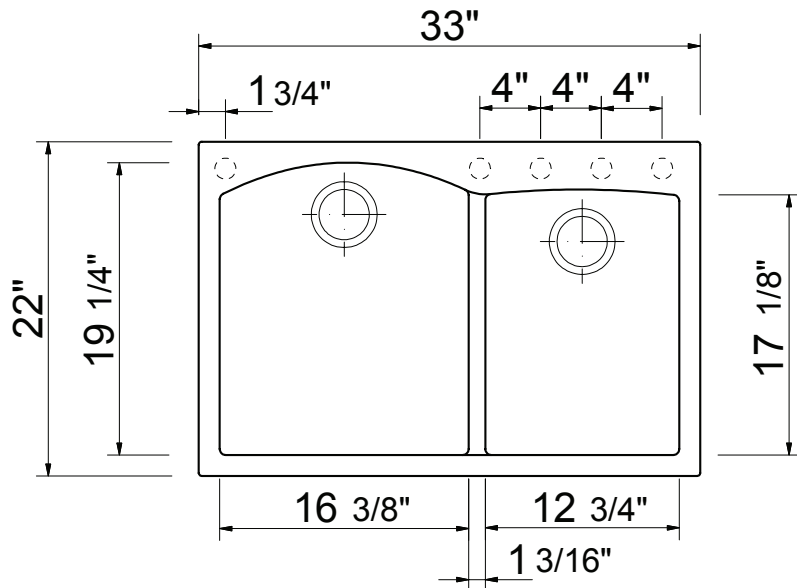

NOTES: Refer to installation instructions supplied with kitchen sink for undermount, or drop-in installations. Templates and installation kits provided with the sink.

CAUTION: Sink is heavy! Installer must provide adequate reinforcement for all load-bearing supports in accordance with installation instructions supplied with kitchen sink. Fittings included with the fixture and must be used as directed.

IMPORTANT: Dimensions of fixtures are nominal and may vary within the range of tolerance established by ANSI standards. These measurements are subject to change or cancellation. No responsibility is assumed for use of superseded or voided pages.