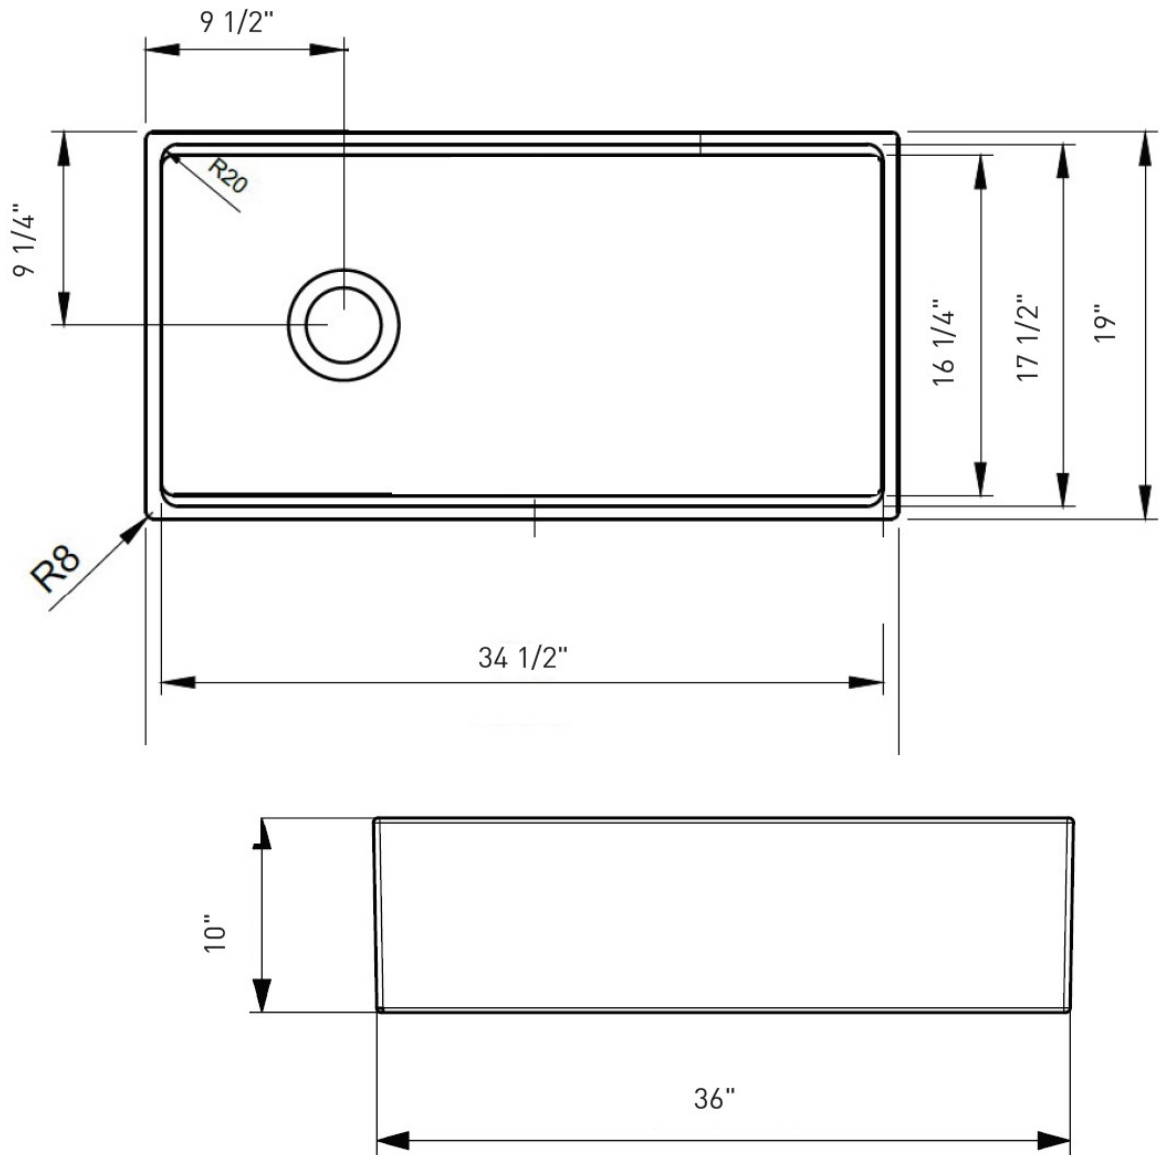

NOTES:

Refer to installation instructions supplied with kitchen sink for undermount, countertop or above counter custom installations.

Due to the fireclay process, dimensions may vary. Please use the actual sink that you will be installing in order to determine the cutout dimensions for your countertop.

CAUTION: Sink is heavy! Installer must provide adequate reinforcement for all load-bearing supports in accordance with installation instructions supplied with kitchen sink.

Fittings not included with fixture and must be ordered separately.

IMPORTANT: Dimensions of fixtures are nominal and may vary within the range of tolerance established by ANSI standards. These measurements are subject to change or cancellation. No responsibility is assumed for use of superseded or voided pages.