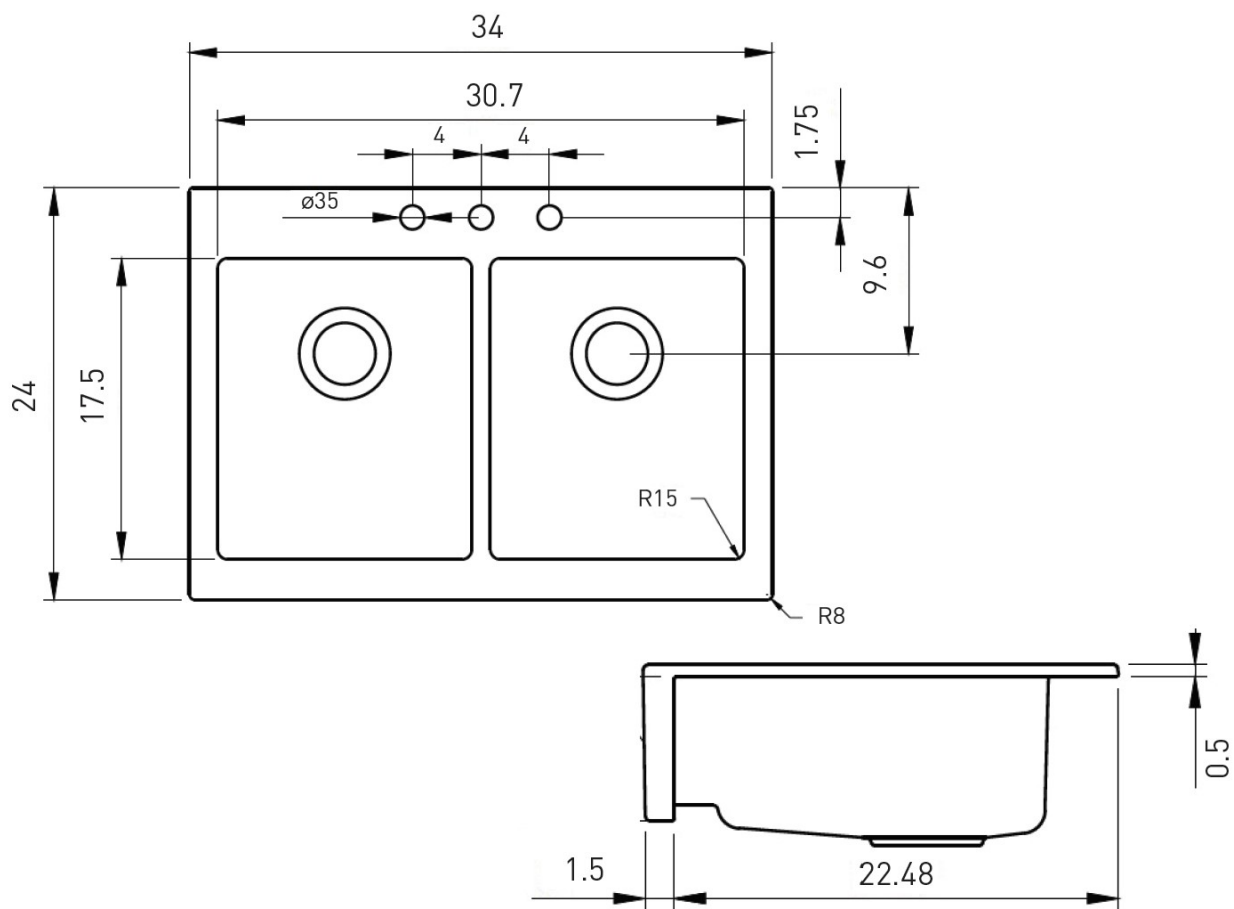

NOTES:

Refer to installation instructions supplied with kitchen sink for undermount, countertop or above counter custom installations.

Due to the fireclay process, dimensions may vary. Please use the actual sink that you will be installing in order to determine the cutout dimensions for your countertop.

CAUTION: Sink is heavy! Installer must provide adequate reinforcement for all load-bearing supports in accordance with installation instructions supplied with kitchen sink.

Fittings not included with fixture and must be ordered separately.

IMPORTANT: Dimensions of fixtures are nominal and may vary within the range of tolerance established by ANSI standards. These measurements are subject to change or cancellation. No responsibility is assumed for use of superseded or voided pages.