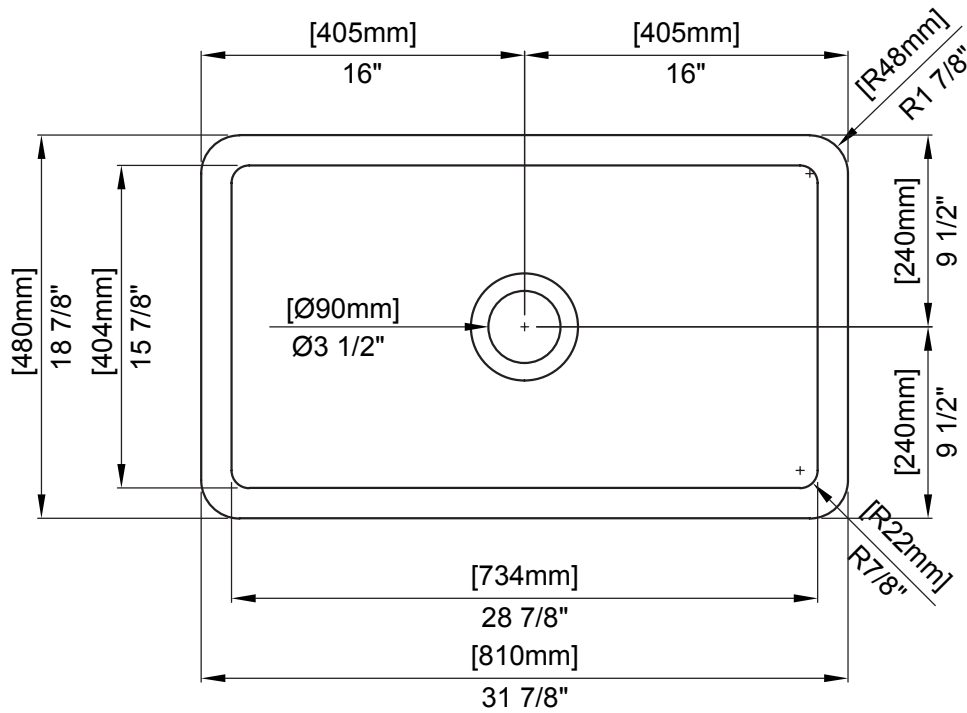

NOTES:

Refer to installation instructions supplied with kitchen sink for undermount, countertop or above counter custom installations.

Due to the fireclay process, dimensions may vary. Please use the actual sink that you will be installing in order to determine the cutout dimensions for your countertop.

CAUTION: Sink is heavy! Installer must provide adequate reinforcement for all load-bearing supports in accordance with installation instructions supplied with kitchen sink.

Fittings not included with fixture and must be ordered separately.

IMPORTANT: Dimensions of fixtures are nominal and may vary within the range of tolerance established by ANSI standards. These measurements are subject to change or cancellation. No responsibility is assumed for use of superseded or voided pages.