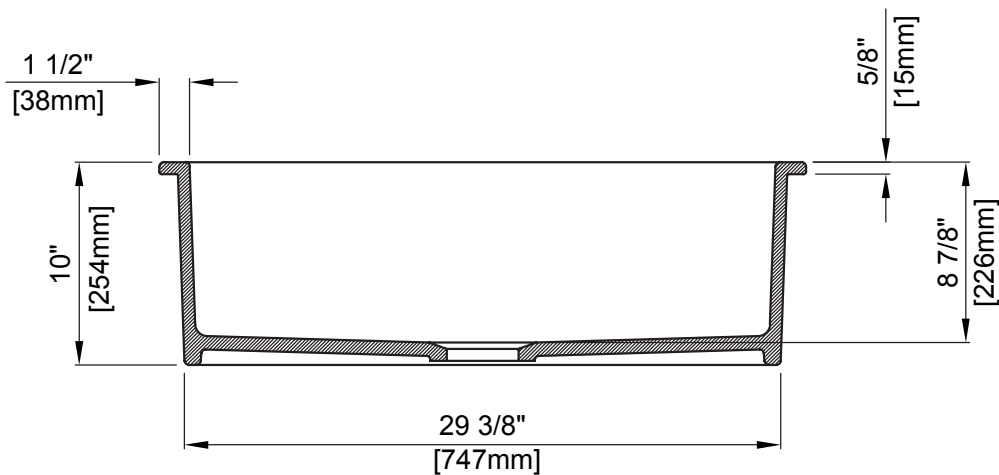

NOTES:

Refer to installation instructions supplied with kitchen sink for undermount, countertop or above counter custom installations.

Due to the fireclay process, dimensions may vary. Please use the actual sink that you will be installing in order to determine the cutout dimensions for your countertop.

CAUTION: Sink is heavy! Installer must provide adequate reinforcement for all load-bearing supports in accordance with installation instructions supplied with kitchen sink.

Fittings not included with fixture and must be ordered separately.

IMPORTANT: Dimensions of fixtures are nominal and may vary within the range of tolerance established by ANSI standards. These measurements are subject to change or cancellation. No responsibility is assumed for use of superseded or voided pages.