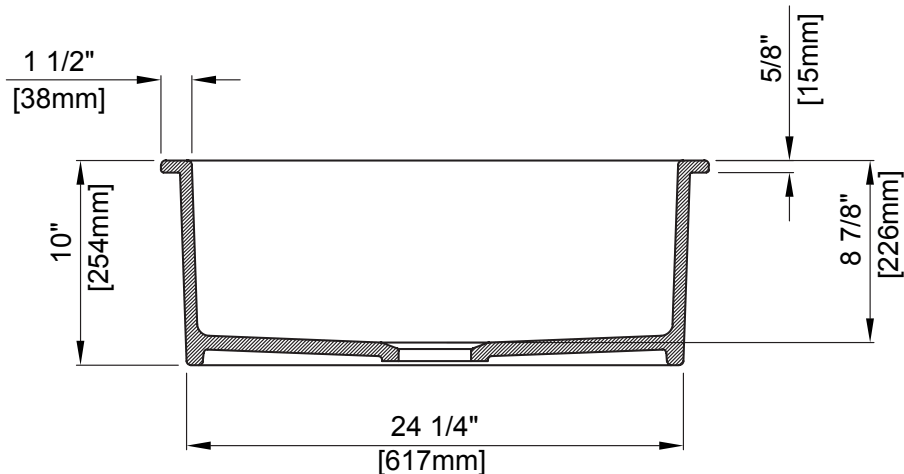

NOTES:

Refer to installation instructions supplied with kitchen sink for undermount, countertop or above counter custom installations.

Due to the fireclay process, dimensions may vary. Please use the actual sink that you will be installing in order to determine the cutout dimensions for your countertop.

CAUTION: Sink is heavy! Installer must provide adequate reinforcement for all load-bearing supports in accordance with installation instructions supplied with kitchen sink.

Fittings not included with fixture and must be ordered separately.

IMPORTANT: Dimensions of fixtures are nominal and may vary within the range of tolerance established by ANSI standards. These measurements are subject to change or cancellation. No responsibility is assumed for use of superseded or voided pages.