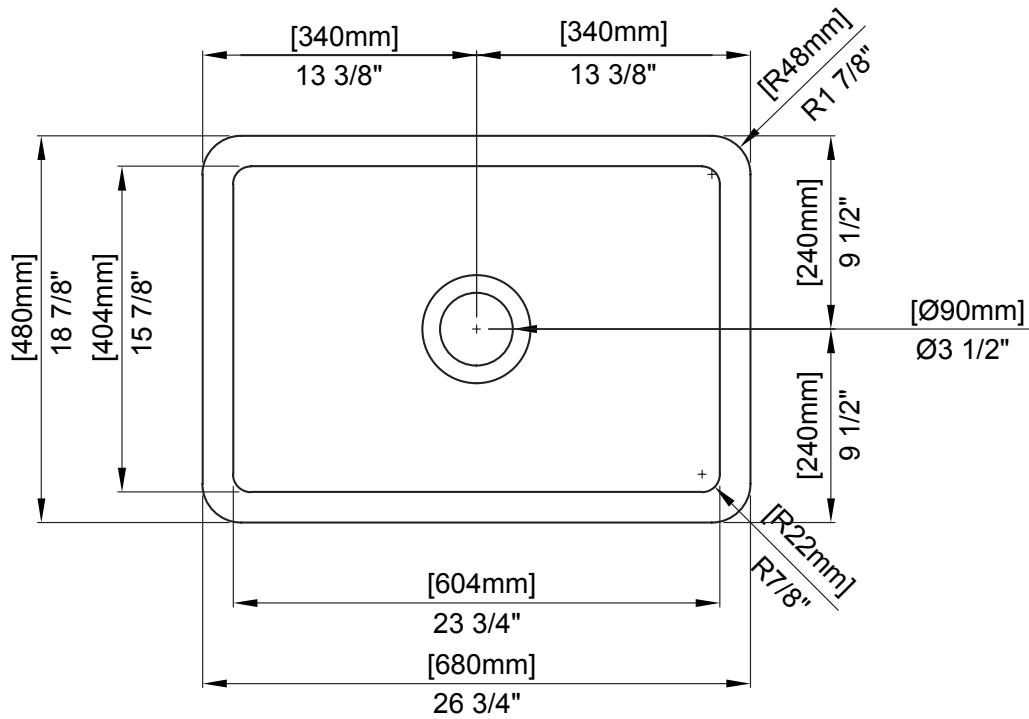

NOTES:

Refer to installation instructions supplied with kitchen sink for undermount, countertop or above counter custom installations.

Due to the fireclay process, dimensions may vary. Please use the actual sink that you will be installing in order to determine the cutout dimensions for your countertop.

CAUTION: Sink is heavy! Installer must provide adequate reinforcement for all load-bearing supports in accordance with installation instructions supplied with kitchen sink.

Fittings not included with fixture and must be ordered separately.

IMPORTANT: Dimensions of fixtures are nominal and may vary within the range of tolerance established by ANSI standards. These measurements are subject to change or cancellation. No responsibility is assumed for use of superseded or voided pages.