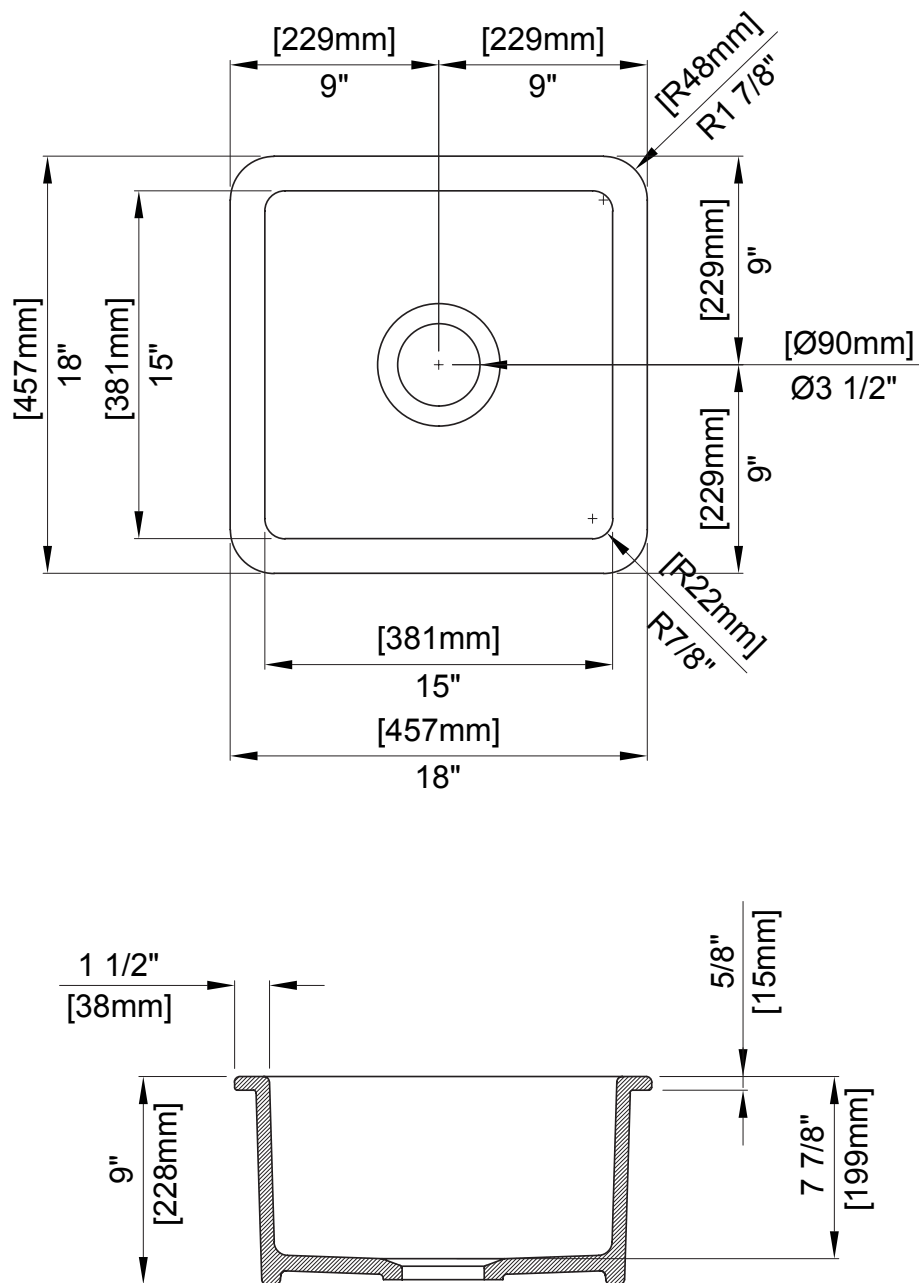

NOTES:

Refer to installation instructions supplied with kitchen sink for undermount, countertop or above counter custom installations.

Due to the fireclay process, dimensions may vary. Please use the actual sink that you will be installing in order to determine the cutout dimensions for your countertop.

CAUTION: Sink is heavy! Installer must provide adequate reinforcement for all load-bearing supports in accordance with installation instructions supplied with kitchen sink.

Fittings not included with fixture and must be ordered separately.

IMPORTANT: Dimensions of fixtures are nominal and may vary within the range of tolerance established by ANSI standards. These measurements are subject to change or cancellation. No responsibility is assumed for use of superseded or voided pages.