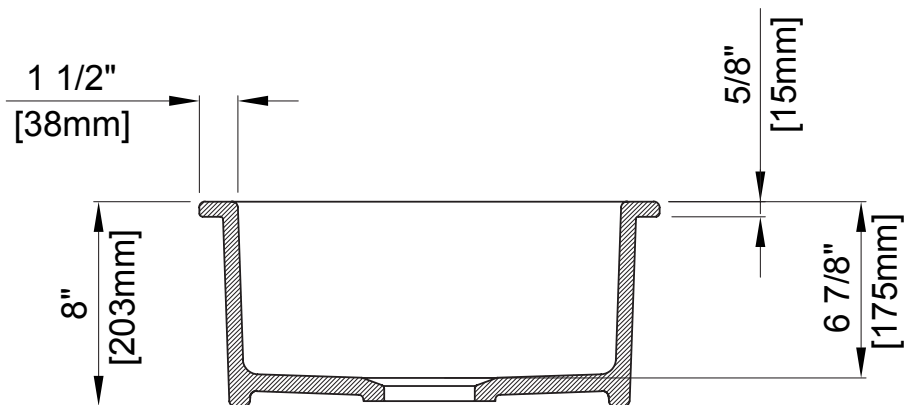

NOTES:

Refer to installation instructions supplied with kitchen sink for undermount, countertop or above counter custom installations.

Due to the fireclay process, dimensions may vary. Please use the actual sink that you will be installing in order to determine the cutout dimensions for your countertop.

CAUTION: Sink is heavy! Installer must provide adequate reinforcement for all load-bearing supports in accordance with installation instructions supplied with kitchen sink.

Fittings not included with fixture and must be ordered separately.

IMPORTANT: Dimensions of fixtures are nominal and may vary within the range of tolerance established by ANSI standards. These measurements are subject to change or cancellation. No responsibility is assumed for use of superseded or voided pages.