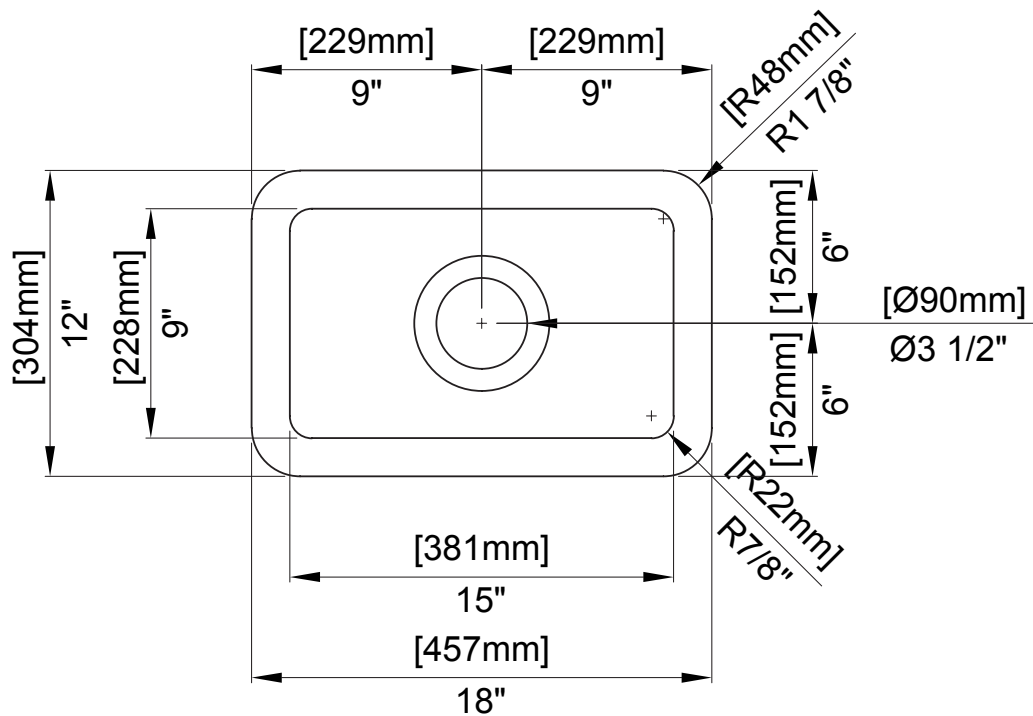

NOTES:

Refer to installation instructions supplied with kitchen sink for undermount, countertop or above counter custom installations.

Due to the fireclay process, dimensions may vary. Please use the actual sink that you will be installing in order to determine the cutout dimensions for your countertop.

CAUTION: Sink is heavy! Installer must provide adequate reinforcement for all load-bearing supports in accordance with installation instructions supplied with kitchen sink.

Fittings not included with fixture and must be ordered separately.

IMPORTANT: Dimensions of fixtures are nominal and may vary within the range of tolerance established by ANSI standards. These measurements are subject to change or cancellation. No responsibility is assumed for use of superseded or voided pages.