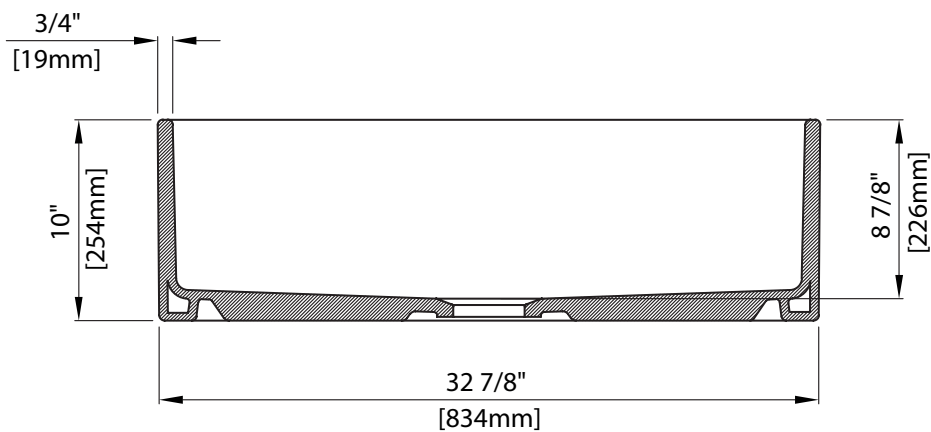

NOTES:

Refer to installation instructions supplied with kitchen sink for undermount, countertop or above counter custom installations.

Due to the fireclay process, dimensions may vary. Please use the actual sink that you will be installing in order to determine the cutout dimensions for your countertop.

CAUTION: Sink is heavy! Installer must provide adequate reinforcement for all load-bearing supports in accordance with installation instructions supplied with kitchen sink.

Fittings not included with fixture and must be ordered separately.

IMPORTANT: Dimensions of fixtures are nominal and may vary within the range of tolerance established by ANSI standards. These measurements are subject to change or cancellation. No responsibility is assumed for use of superseded or voided pages.