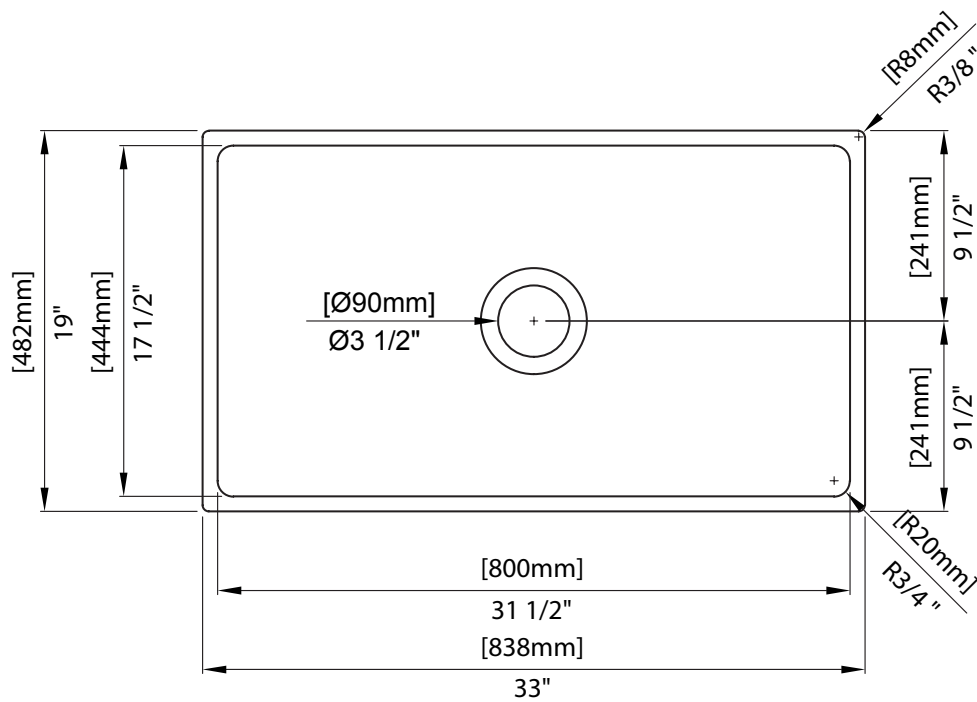

NOTES:

Refer to installation instructions supplied with kitchen sink for undermount, countertop or above counter custom installations.

Due to the fireclay process, dimensions may vary. Please use the actual sink that you will be installing in order to determine the cutout dimensions for your countertop.

CAUTION: Sink is heavy! Installer must provide adequate reinforcement for all load-bearing supports in accordance with installation instructions supplied with kitchen sink.

Fittings not included with fixture and must be ordered separately.

IMPORTANT: Dimensions of fixtures are nominal and may vary within the range of tolerance established by ANSI standards. These measurements are subject to change or cancellation. No responsibility is assumed for use of superseded or voided pages.