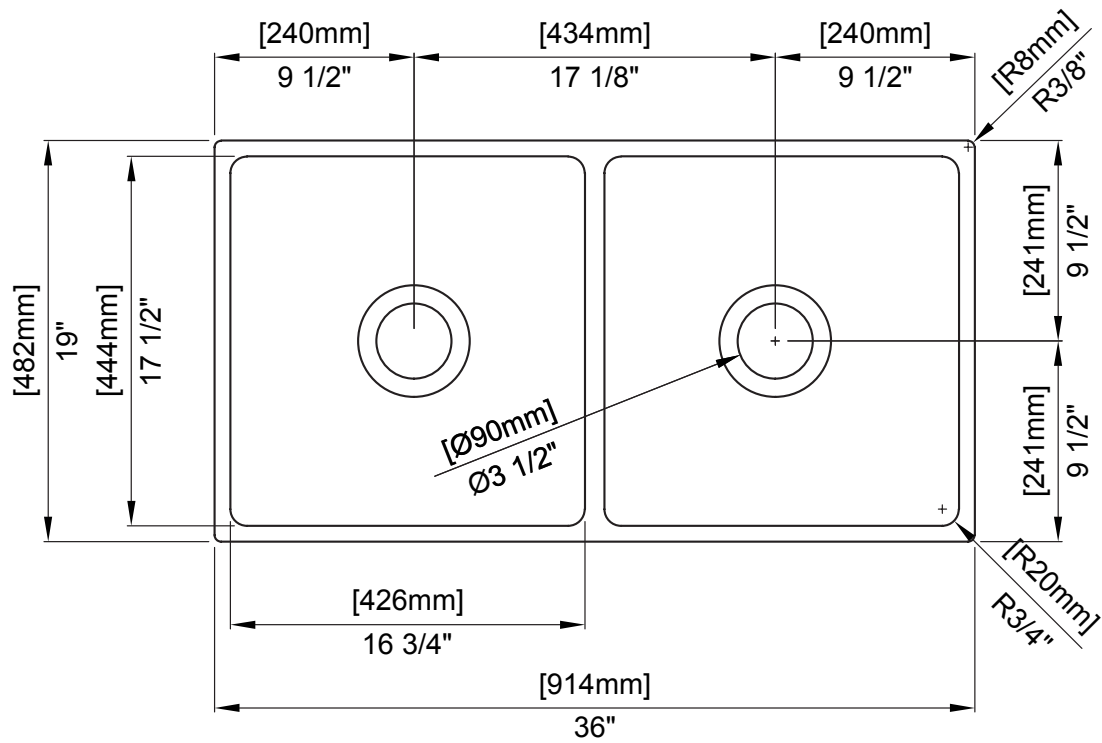

NOTES:

Refer to installation instructions supplied with kitchen sink for undermount, countertop or above counter custom installations.

Due to the fireclay process, dimensions may vary. Please use the actual sink that you will be installing in order to determine the cutout dimensions for your countertop.

CAUTION: Sink is heavy! Installer must provide adequate reinforcement for all load-bearing supports in accordance with installation instructions supplied with kitchen sink.

Fittings not included with fixture and must be ordered separately.

IMPORTANT: Dimensions of fixtures are nominal and may vary within the range of tolerance established by ANSI standards. These measurements are subject to change or cancellation. No responsibility is assumed for use of superseded or voided pages.