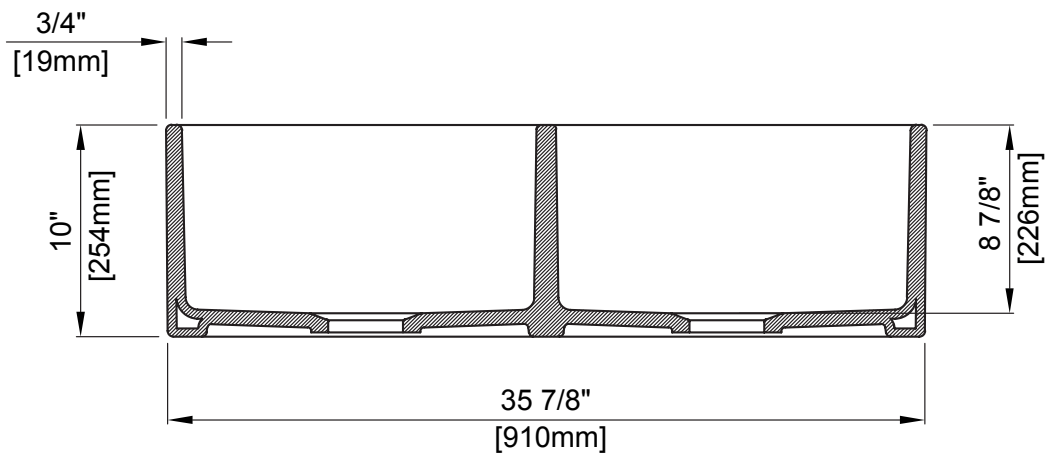

NOTES:

Refer to installation instructions supplied with kitchen sink for undermount, countertop or above counter custom installations.

Due to the fireclay process, dimensions may vary. Please use the actual sink that you will be installing in order to determine the cutout dimensions for your countertop.

CAUTION: Sink is heavy! Installer must provide adequate reinforcement for all load-bearing supports in accordance with installation instructions supplied with kitchen sink.

Fittings not included with fixture and must be ordered separately.

IMPORTANT: Dimensions of fixtures are nominal and may vary within the range of tolerance established by ANSI standards. These measurements are subject to change or cancellation. No responsibility is assumed for use of superseded or voided pages.