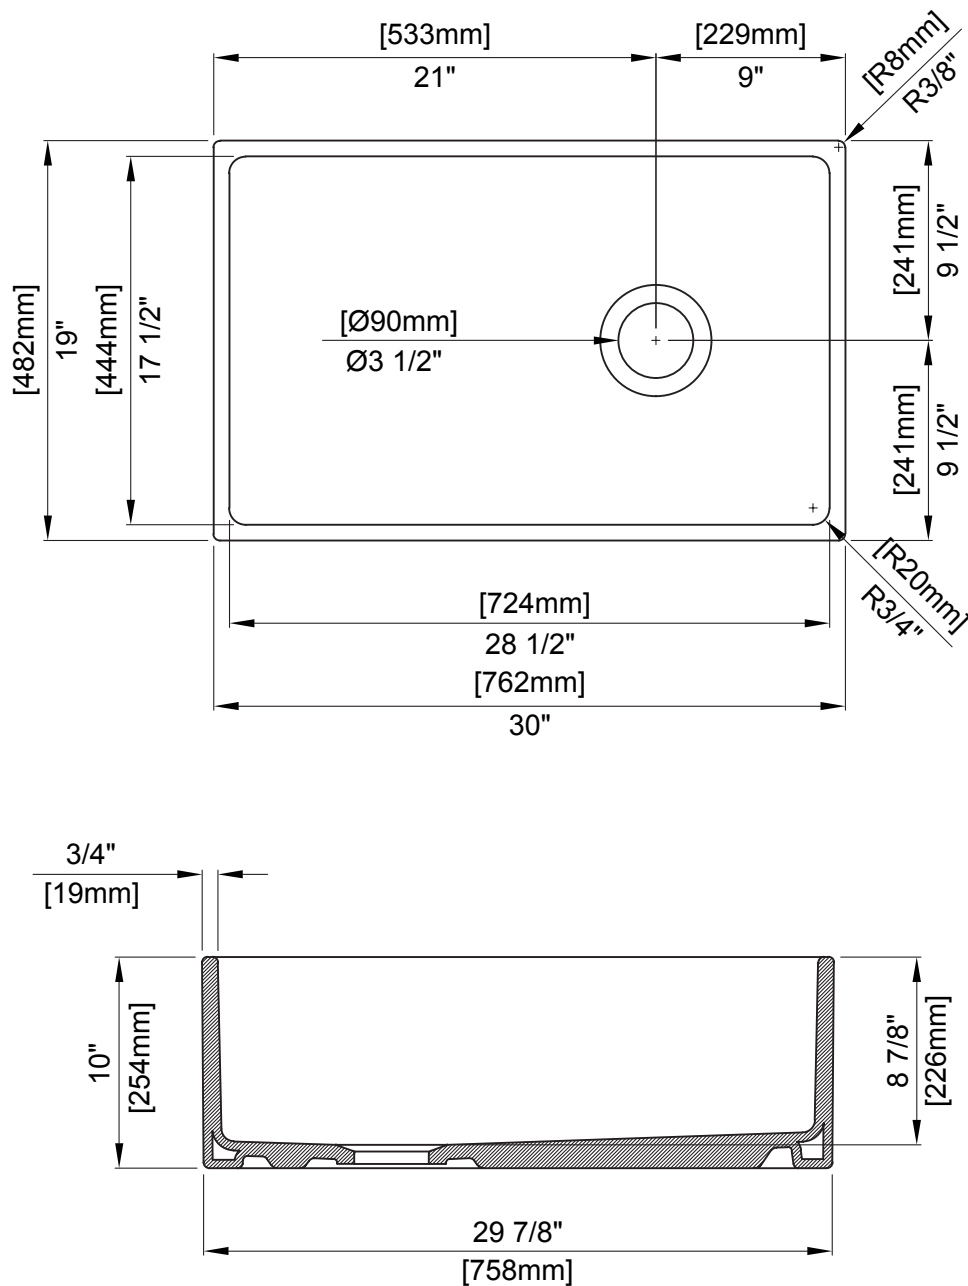

NOTES:

Refer to installation instructions supplied with kitchen sink for undermount, countertop or above counter custom installations.

Due to the fireclay process, dimensions may vary. Please use the actual sink that you will be installing in order to determine the cutout dimensions for your countertop.

CAUTION: Sink is heavy! Installer must provide adequate reinforcement for all load-bearing supports in accordance with installation instructions supplied with kitchen sink.

Fittings not included with fixture and must be ordered separately.

IMPORTANT: Dimensions of fixtures are nominal and may vary within the range of tolerance established by ANSI standards. These measurements are subject to change or cancellation. No responsibility is assumed for use of superseded or voided pages.