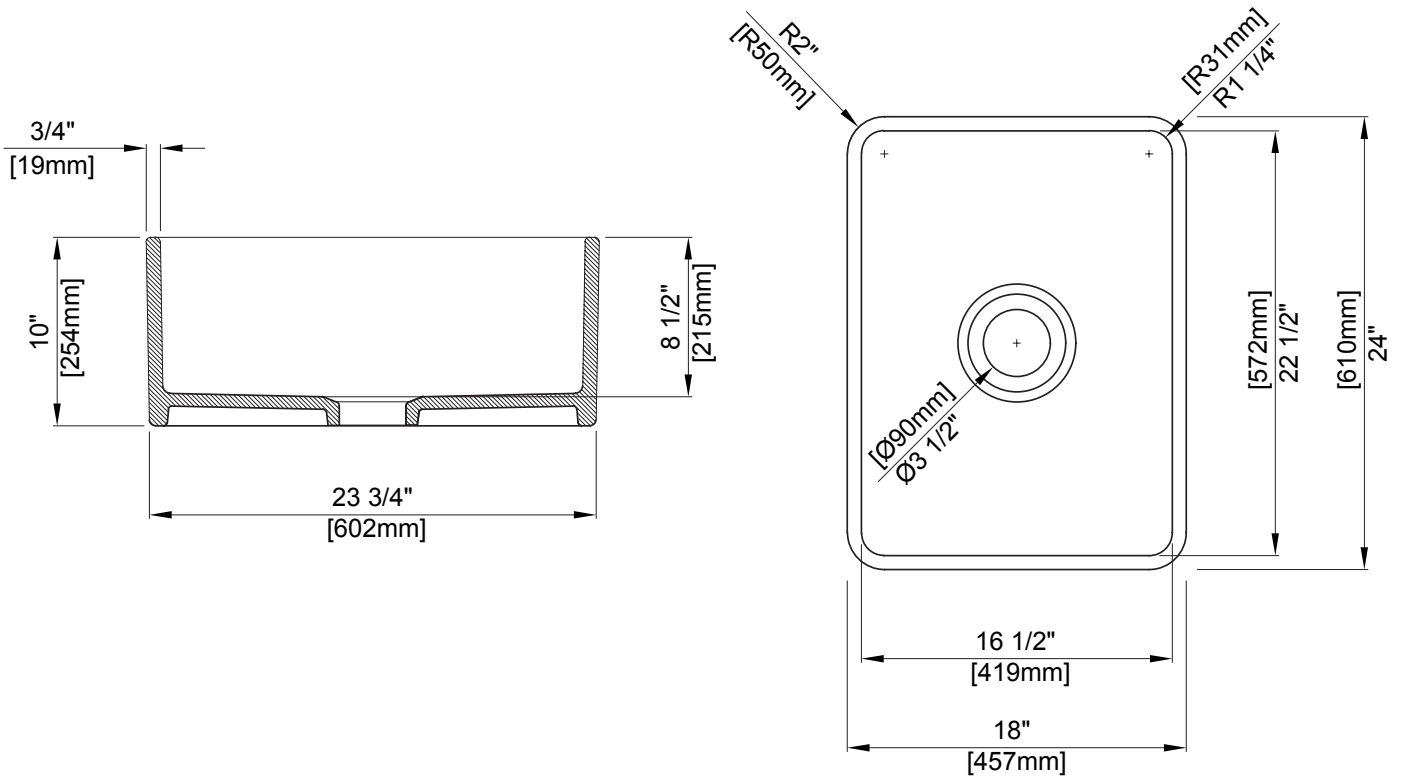

NOTES:

Refer to installation instructions supplied with kitchen sink for undermount, countertop or above counter custom installations.

Due to the fireclay process, dimensions may vary. Please use the actual sink that you will be installing in order to determine the cutout dimensions for your countertop.

CAUTION: Sink is heavy! Installer must provide adequate reinforcement for all load-bearing supports in accordance with installation instructions supplied with kitchen sink.

Fittings not included with fixture and must be ordered separately.

IMPORTANT: Dimensions of fixtures are nominal and may vary within the range of tolerance established by ANSI standards. These measurements are subject to change or cancellation. No responsibility is assumed for use of superseded or voided pages.