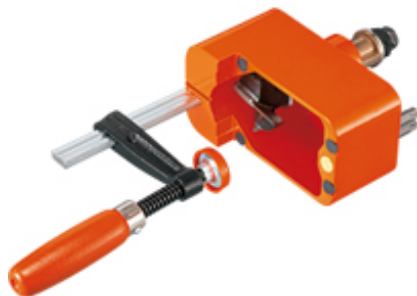

Product details

Boring template, for SERVO-DRIVE switch

Part number	M31.2000
Item number	09087199
Color / finish	Orange
Packaging quantity	1
Weight per 1,000 Pcs in kg	945.36
EAN code	9002617786484
UPC code	

Technical attributes

Attribute	Value
template type	Boring template
processing of	SERVO-DRIVE switch
material	Aluminum
color / finish	Orange
item package	1 piece