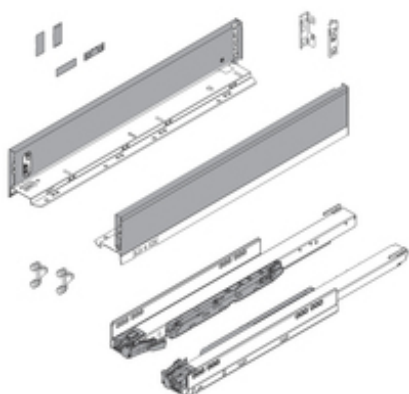

Product details

LEGRABOX pure with BLUMOTION/for TIP-ON BLUMOTION, drawer, height M (90.5 mm), 70 kg, NL=600 mm

Part number	773M60S0S
Item number	09193385
Color / finish	Orion gray matte
Packaging quantity	1
Weight per 1,000 Pcs in kg	6,311.696
EAN code	9009494506952
UPC code	

Technical attributes

Attribute	Value
nominal length	600
Height of Drawer Side	M (90.5 mm)
dynamic load capacity	70
Drawer type	full ext.
type of BOX	LEGRABOX drawer profile
design	plain
material	Steel
finish of drawer side	Orion gray matte
type of front attachment	Front fixing bracket
connecting front fixing bracket to front	EXPANDO
type of back/back attachment	Rear fixing bracket
height	60.6
packaging	Commercial packing
item package	Set