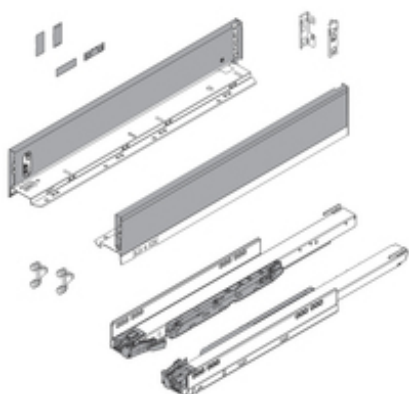

Product details

LEGRABOX pure with BLUMOTION/for TIP-ON BLUMOTION, drawer, height M (90.5 mm), 70 kg, NL=550 mm

Part number	773M55S0S
Item number	09274101
Color / finish	Orion gray matte
Packaging quantity	1
Weight per 1,000 Pcs in kg	5,976.246
EAN code	9009494506945
UPC code	

Technical attributes

Attribute	Value
nominal length	550
Height of Drawer Side	M (90.5 mm)
dynamic load capacity	70
Drawer type	full ext.
type of BOX	LEGRABOX drawer profile
design	plain
material	Steel
finish of drawer side	Orion gray matte
type of front attachment	Front fixing bracket
connecting front fixing bracket to front	EXPANDO
type of back/back attachment	Rear fixing bracket
height	60.6
packaging	Commercial packing
item package	Set