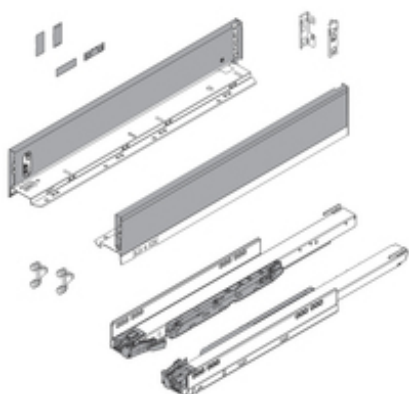

Product details

LEGRABOX pure with BLUMOTION/for TIP-ON BLUMOTION, drawer, height M (90.5 mm), 70 kg, NL=500 mm

Part number	773M50S0S
Item number	04076590
Color / finish	Orion gray matte
Packaging quantity	1
Weight per 1,000 Pcs in kg	5,716.586
EAN code	9009494506938
UPC code	

Technical attributes

Attribute	Value
nominal length	500
Height of Drawer Side	M (90.5 mm)
dynamic load capacity	70
Drawer type	full ext.
type of BOX	LEGRABOX drawer profile
design	plain
material	Steel
finish of drawer side	Orion gray matte
type of front attachment	Front fixing bracket
connecting front fixing bracket to front	EXPANDO
type of back/back attachment	Rear fixing bracket
height	60.6
packaging	Commercial packing
item package	Set