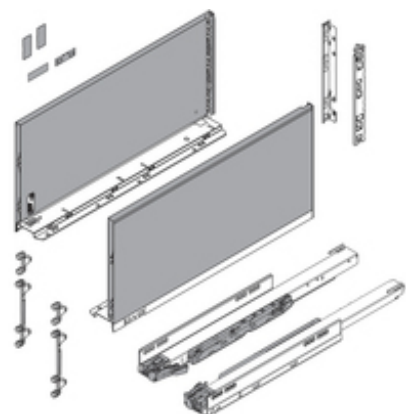

Product details

LEGRABOX pure with BLUMOTION/for TIP-ON BLUMOTION, deep drawer, height F (257 mm), 70 kg, NL=550 mm

Part number	773F55S0S
Item number	02203153
Color / finish	Orion gray matte
Packaging quantity	1
Weight per 1,000 Pcs in kg	7,064.433
EAN code	9009494506877
UPC code	

Technical attributes

Attribute	Value
nominal length	550
Height of Drawer Side	F (241.0 mm)
dynamic load capacity	70
Drawer type	full ext.
type of BOX	LEGRABOX drawer profile
design	plain
material	Steel
finish of drawer side	Orion gray matte
type of front attachment	Front fixing bracket
connecting front fixing bracket to front	EXPANDO
type of back/back attachment	Rear fixing bracket
height	210.1
packaging	Commercial packing
item package	Set