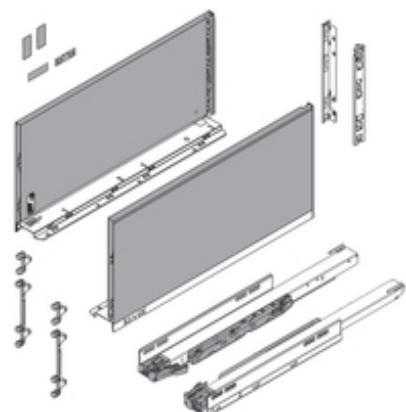

Product details

LEGRABOX pure with BLUMOTION/for TIP-ON BLUMOTION, deep drawer, height F (257 mm), 70 kg, NL=500 mm

Part number	773F50S0S
Item number	02740323
Color / finish	Orion gray matte
Packaging quantity	1
Weight per 1,000 Pcs in kg	6,671.233
EAN code	9009494506860
UPC code	

Technical attributes

Attribute	Value
nominal length	500
Height of Drawer Side	F (241.0 mm)
dynamic load capacity	70
Drawer type	full ext.
type of BOX	LEGRABOX drawer profile
design	plain
material	Steel
finish of drawer side	Orion gray matte
type of front attachment	Front fixing bracket
connecting front fixing bracket to front	EXPANDO
type of back/back attachment	Rear fixing bracket
height	210.1
packaging	Commercial packing
item package	Set