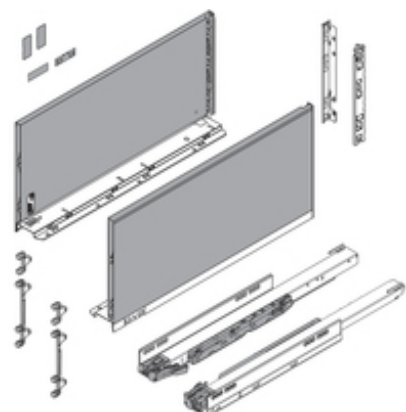

## Product details

LEGRABOX pure with BLUMOTION/for TIP-ON BLUMOTION, deep drawer, height F (257 mm), 70 kg, NL=450 mm

Part number	773F45S0S
Item number	07272669
Color / finish	Orion gray matte
Packaging quantity	1
Weight per 1,000 Pcs in kg	6,174.473
EAN code	9009494506853
UPC code	

### Technical attributes

Attribute	Value
nominal length	450
Height of Drawer Side	F (241.0 mm)
dynamic load capacity	70
Drawer type	full ext.
type of BOX	LEGRABOX drawer profile
design	plain
material	Steel
finish of drawer side	Orion gray matte
type of front attachment	Front fixing bracket
connecting front fixing bracket to front	EXPANDO
type of back/back attachment	Rear fixing bracket
height	210.1
packaging	Commercial packing
item package	Set