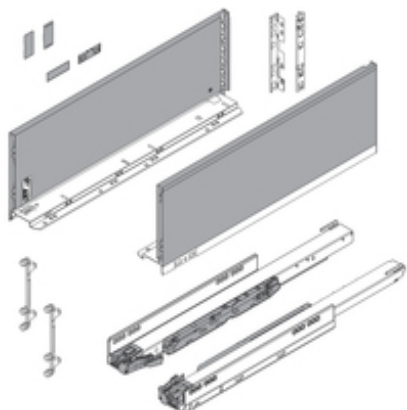

## Product details

LEGRABOX pure with BLUMOTION/for TIP-ON BLUMOTION, deep drawer, height C (177 mm), 70 kg, NL=600 mm

Part number	773C60S0S
Item number	05180857
Color / finish	Orion gray matte
Packaging quantity	1
Weight per 1,000 Pcs in kg	7,232.469
EAN code	9009494506839
UPC code	

## Technical attributes

Attribute	Value
nominal length	600
Height of Drawer Side	C (177.0 mm)
dynamic load capacity	70
Drawer type	full ext.
type of BOX	LEGRABOX drawer profile
design	plain
material	Steel
finish of drawer side	Orion gray matte
type of front attachment	Front fixing bracket
connecting front fixing bracket to front	EXPANDO
type of back/back attachment	Rear fixing bracket
height	146.1
packaging	Commercial packing
item package	Set