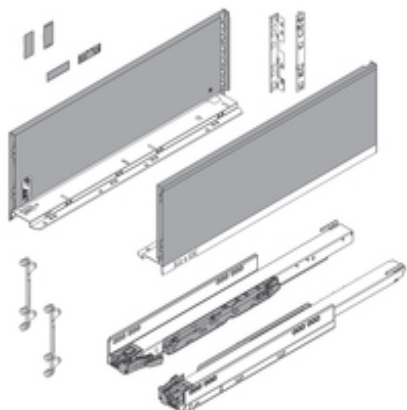

Product details

LEGRABOX pure with BLUMOTION/for TIP-ON BLUMOTION, deep drawer, height C (177 mm), 70 kg, NL=550 mm

Part number	773C55S0S
Item number	06002140
Color / finish	Orion gray matte
Packaging quantity	1
Weight per 1,000 Pcs in kg	6,682.166
EAN code	9009494506822
UPC code	

Technical attributes

Attribute	Value
nominal length	550
Height of Drawer Side	C (177.0 mm)
dynamic load capacity	70
Drawer type	full ext.
type of BOX	LEGRABOX drawer profile
design	plain
material	Steel
finish of drawer side	Orion gray matte
type of front attachment	Front fixing bracket
connecting front fixing bracket to front	EXPANDO
type of back/back attachment	Rear fixing bracket
height	146.1
packaging	Commercial packing
item package	Set