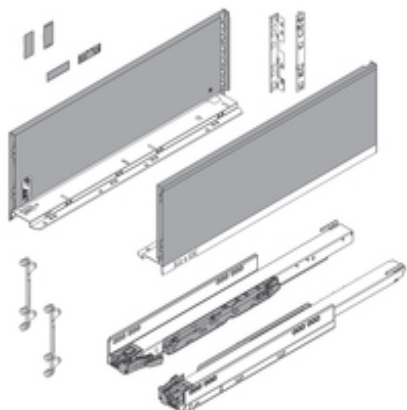

Product details

LEGRABOX pure with BLUMOTION/for TIP-ON BLUMOTION, deep drawer, height C (177 mm), 70 kg, NL=500 mm

Part number	773C50S0S
Item number	09977462
Color / finish	Orion gray matte
Packaging quantity	1
Weight per 1,000 Pcs in kg	6,207.773
EAN code	9009494506815
UPC code	

Technical attributes

Attribute	Value
nominal length	500
Height of Drawer Side	C (177.0 mm)
dynamic load capacity	70
Drawer type	full ext.
type of BOX	LEGRABOX drawer profile
design	plain
material	Steel
finish of drawer side	Orion gray matte
type of front attachment	Front fixing bracket
connecting front fixing bracket to front	EXPANDO
type of back/back attachment	Rear fixing bracket
height	146.1
packaging	Commercial packing
item package	Set