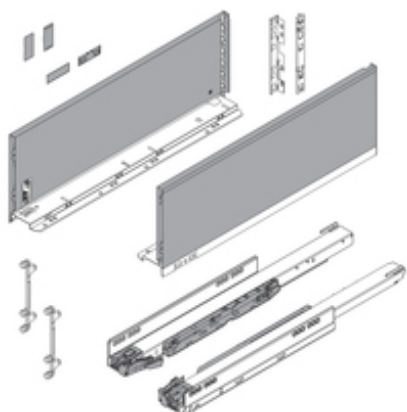

Product details

LEGRABOX pure with BLUMOTION/for TIP-ON BLUMOTION, deep drawer, height C (177 mm), 70 kg, NL=450 mm

Part number	773C45S0S
Item number	03658626
Color / finish	Orion gray matte
Packaging quantity	1
Weight per 1,000 Pcs in kg	6,034.799
EAN code	9009494506808
UPC code	

Technical attributes

Attribute	Value
nominal length	450
Height of Drawer Side	C (177.0 mm)
dynamic load capacity	70
Drawer type	full ext.
type of BOX	LEGRABOX drawer profile
design	plain
material	Steel
finish of drawer side	Orion gray matte
type of front attachment	Front fixing bracket
connecting front fixing bracket to front	EXPANDO
type of back/back attachment	Rear fixing bracket
height	146.1
packaging	Commercial packing
item package	Set