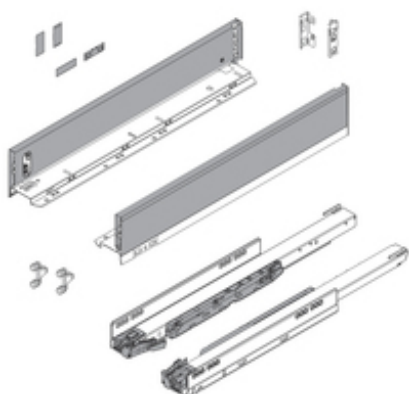

## Product details

LEGRABOX pure with BLUMOTION/for TIP-ON BLUMOTION, drawer, height M (90.5 mm), 40 kg, NL=400 mm

Part number	770M40S0S
Item number	08630022
Color / finish	Orion gray matte
Packaging quantity	1
Weight per 1,000 Pcs in kg	4,891.866
EAN code	9009494506730
UPC code	

### Technical attributes

Attribute	Value
nominal length	400
Height of Drawer Side	M (90.5 mm)
dynamic load capacity	40
Drawer type	full ext.
type of BOX	LEGRABOX drawer profile
design	plain
material	Steel
finish of drawer side	Orion gray matte
type of front attachment	Front fixing bracket
connecting front fixing bracket to front	EXPANDO
type of back/back attachment	Rear fixing bracket
height	60.6
packaging	Commercial packing
item package	Set