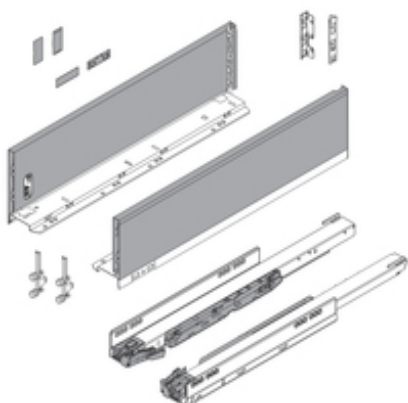

## Product details

LEGRABOX pure with BLUMOTION/for TIP-ON BLUMOTION, drawer, height K (128.5 mm), 40 kg, NL=500 mm

Part number	770K50S0S
Item number	03714417
Color / finish	Orion gray matte
Packaging quantity	1
Weight per 1,000 Pcs in kg	5,100.583
EAN code	9009494506693
UPC code	

## Technical attributes

Attribute	Value
nominal length	500
Height of Drawer Side	K (128.5 mm)
dynamic load capacity	40
Drawer type	full ext.
type of BOX	LEGRABOX drawer profile
design	plain
material	Steel
finish of drawer side	Orion gray matte
type of front attachment	Front fixing bracket
connecting front fixing bracket to front	EXPANDO
type of back/back attachment	Rear fixing bracket
height	98.6
packaging	Commercial packing
item package	Set