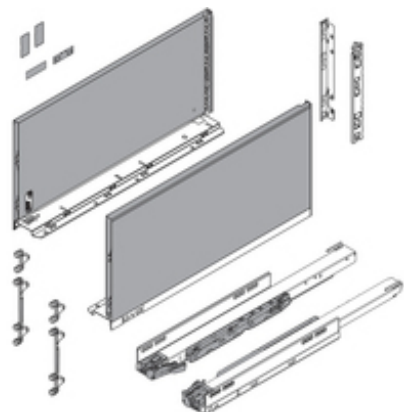

Product details

LEGRABOX pure with BLUMOTION/for TIP-ON BLUMOTION, deep drawer, height F (241 mm), 40 kg, NL=550 mm

Part number	770F55S0S
Item number	01693309
Color / finish	Orion gray matte
Packaging quantity	1
Weight per 1,000 Pcs in kg	6,681.488
EAN code	9009494506648
UPC code	

Technical attributes

Attribute	Value
nominal length	550
Height of Drawer Side	F (241.0 mm)
dynamic load capacity	40
Drawer type	full ext.
type of BOX	LEGRABOX drawer profile
design	plain
material	Steel
finish of drawer side	Orion gray matte
type of front attachment	Front fixing bracket
connecting front fixing bracket to front	EXPANDO
type of back/back attachment	Rear fixing bracket
height	210.6
packaging	Commercial packing
item package	Set