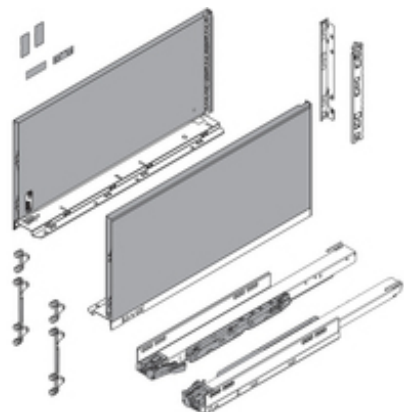

Product details

LEGRABOX pure with BLUMOTION/for TIP-ON BLUMOTION, deep drawer, height F (241 mm), 40 kg, NL=500 mm

Part number	770F50S0S
Item number	04257436
Color / finish	Orion gray matte
Packaging quantity	1
Weight per 1,000 Pcs in kg	6,206.301
EAN code	9009494506631
UPC code	

Technical attributes

Attribute	Value
nominal length	500
Height of Drawer Side	F (241.0 mm)
dynamic load capacity	40
Drawer type	full ext.
type of BOX	LEGRABOX drawer profile
design	plain
material	Steel
finish of drawer side	Orion gray matte
type of front attachment	Front fixing bracket
connecting front fixing bracket to front	EXPANDO
type of back/back attachment	Rear fixing bracket
height	210.6
packaging	Commercial packing
item package	Set