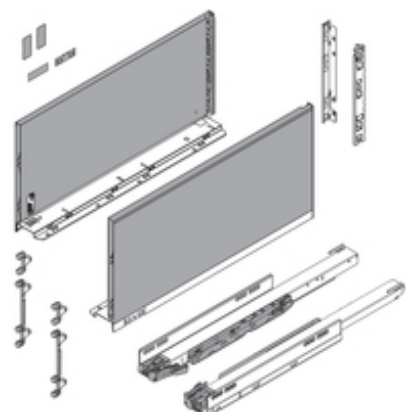

Product details

LEGRABOX pure with BLUMOTION/for TIP-ON BLUMOTION, deep drawer, height F (241 mm), 40 kg, NL=400 mm

Part number	770F40S0S
Item number	02617516
Color / finish	Orion gray matte
Packaging quantity	1
Weight per 1,000 Pcs in kg	5,449.897
EAN code	9009494506617
UPC code	

Technical attributes

Attribute	Value
nominal length	400
Height of Drawer Side	F (241.0 mm)
dynamic load capacity	40
Drawer type	full ext.
type of BOX	LEGRABOX drawer profile
design	plain
material	Steel
finish of drawer side	Orion gray matte
type of front attachment	Front fixing bracket
connecting front fixing bracket to front	EXPANDO
type of back/back attachment	Rear fixing bracket
height	210.6
packaging	Commercial packing
item package	Set