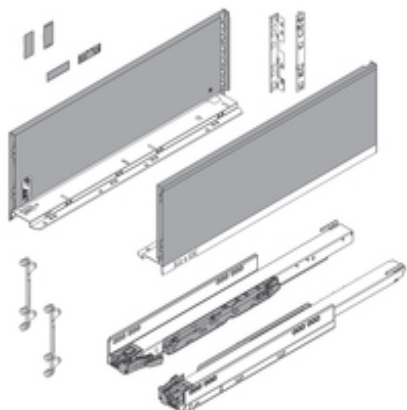

Product details

LEGRABOX pure with BLUMOTION/for TIP-ON BLUMOTION, deep drawer, height C (177 mm), 40 kg, NL=500 mm

Part number	770C50S0S
Item number	01006637
Color / finish	Orion gray matte
Packaging quantity	1
Weight per 1,000 Pcs in kg	5,343.888
EAN code	9009494506594
UPC code	

Technical attributes

Attribute	Value
nominal length	500
Height of Drawer Side	C (177.0 mm)
dynamic load capacity	40
Drawer type	full ext.
type of BOX	LEGRABOX drawer profile
design	plain
material	Steel
finish of drawer side	Orion gray matte
type of front attachment	Front fixing bracket
connecting front fixing bracket to front	EXPANDO
type of back/back attachment	Rear fixing bracket
height	146.1
packaging	Commercial packing
item package	Set