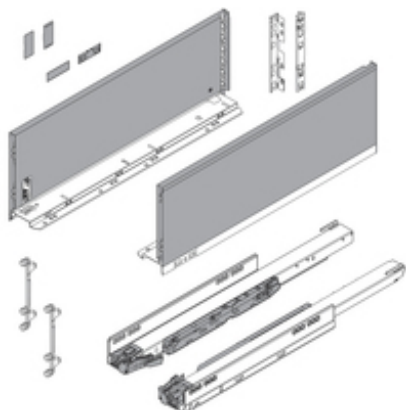

Product details

LEGRABOX pure with BLUMOTION/for TIP-ON BLUMOTION, deep drawer, height C (177 mm), 40 kg, NL=450 mm

Part number	770C45S0S
Item number	07765546
Color / finish	Orion gray matte
Packaging quantity	1
Weight per 1,000 Pcs in kg	4,950.278
EAN code	9009494506587
UPC code	

Technical attributes

Attribute	Value
nominal length	450
Height of Drawer Side	C (177.0 mm)
dynamic load capacity	40
Drawer type	full ext.
type of BOX	LEGRABOX drawer profile
design	plain
material	Steel
finish of drawer side	Orion gray matte
type of front attachment	Front fixing bracket
connecting front fixing bracket to front	EXPANDO
type of back/back attachment	Rear fixing bracket
height	146.1
packaging	Commercial packing
item package	Set