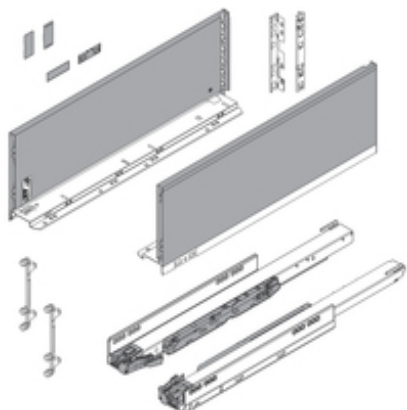

Product details

LEGRABOX pure with BLUMOTION/for TIP-ON BLUMOTION, deep drawer, height C (177 mm), 40 kg, NL=400 mm

Part number	770C40S0S
Item number	03072038
Color / finish	Orion gray matte
Packaging quantity	1
Weight per 1,000 Pcs in kg	4,703.486
EAN code	9009494506570
UPC code	

Technical attributes

Attribute	Value
nominal length	400
Height of Drawer Side	C (177.0 mm)
dynamic load capacity	40
Drawer type	full ext.
type of BOX	LEGRABOX drawer profile
design	plain
material	Steel
finish of drawer side	Orion gray matte
type of front attachment	Front fixing bracket
connecting front fixing bracket to front	EXPANDO
type of back/back attachment	Rear fixing bracket
height	146.1
packaging	Commercial packing
item package	Set