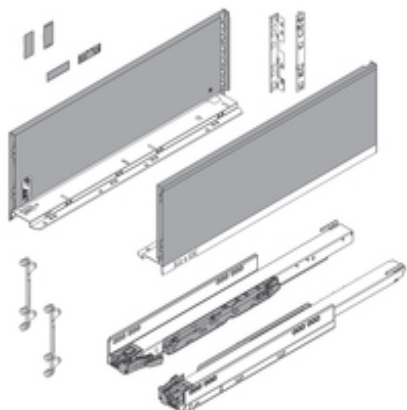

Product details

LEGRABOX pure with BLUMOTION/for TIP-ON BLUMOTION, deep drawer, height C (177 mm), 40 kg, NL=350 mm

Part number	770C35S0S
Item number	06468119
Color / finish	Orion gray matte
Packaging quantity	1
Weight per 1,000 Pcs in kg	4,356.223
EAN code	9009494506563
UPC code	

Technical attributes

Attribute	Value
nominal length	350
Height of Drawer Side	C (177.0 mm)
dynamic load capacity	40
Drawer type	full ext.
type of BOX	LEGRABOX drawer profile
design	plain
material	Steel
finish of drawer side	Orion gray matte
type of front attachment	Front fixing bracket
connecting front fixing bracket to front	EXPANDO
type of back/back attachment	Rear fixing bracket
height	146.1
packaging	Commercial packing
item package	Set