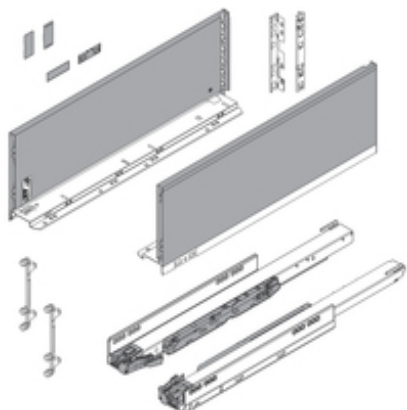

Product details

LEGRABOX pure with BLUMOTION/for TIP-ON BLUMOTION, deep drawer, height C (177 mm), 40 kg, NL=270 mm

Part number	770C27S0S
Item number	03553568
Color / finish	Orion gray matte
Packaging quantity	1
Weight per 1,000 Pcs in kg	3,663.5
EAN code	9009494506556
UPC code	

Technical attributes

Attribute	Value
nominal length	270
Height of Drawer Side	C (177.0 mm)
dynamic load capacity	40
Drawer type	full ext.
type of BOX	LEGRABOX drawer profile
design	plain
material	Steel
finish of drawer side	Orion gray matte
type of front attachment	Front fixing bracket
connecting front fixing bracket to front	EXPANDO
type of back/back attachment	Rear fixing bracket
height	146.1
packaging	Commercial packing
item package	Set