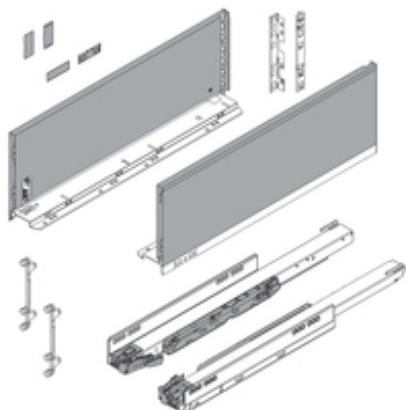

Product details

LEGRABOX pure with BLUMOTION/for TIP-ON BLUMOTION, deep drawer, height C (177 mm), 40 kg, NL=550 mm

Part number	770C55S0S
Item number	01852986
Color / finish	Orion gray matte
Packaging quantity	1
Weight per 1,000 Pcs in kg	5,762.135
EAN code	9009494506600
UPC code	

Technical attributes

Attribute	Value
nominal length	550
Height of Drawer Side	C (177.0 mm)
dynamic load capacity	40
Drawer type	full ext.
type of BOX	LEGRABOX drawer profile
design	plain
material	Steel
finish of drawer side	Orion gray matte
type of front attachment	Front fixing bracket
connecting front fixing bracket to front	EXPANDO
type of back/back attachment	Rear fixing bracket
height	146.1
packaging	Commercial packing
item package	Set