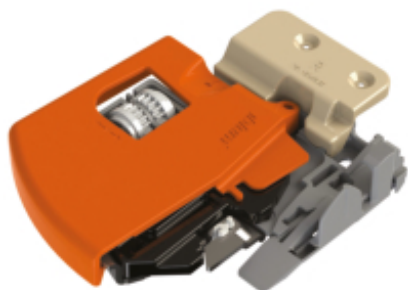

Product details

TANDEM 563/569 locking device, with side-to-side adjustment, vertical mount application, left

Part number	T51.1901.20
Item number	03675374
Color / finish	Orange
Packaging quantity	100
Weight per 1,000 Pcs in kg	65.72
EAN code	9002617861686
UPC code	

Technical attributes

Attribute	Value
type of locking device	locking device
locking device version	with fixing bracket, attached
locking device version	with side-to-side adjustment
catch area	0 mm to 4 mm
Height adjustment	+ 3 mm tool-free
material	nylon / Zinc
color / finish	Orange
version	multipart
locking device mounting	with screws
item package	left
packaging	industrial packing
locking device mounting location	KUP-BEFPO-04 locking device mounting location 04