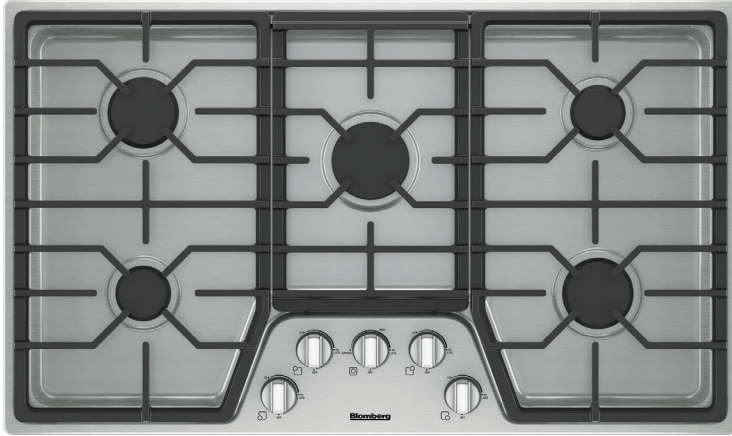

**36" Gas Cooktop**

CTG36500SS

**FEATURES**

- Five burners
- Integrated Ignition & Auto Reignition
- Cast Iron Pan Supports
- Power Burner with Simmering
- Knob Control

**GENERAL**

Size	36"
Finish	Stainless Steel
Heating Technology	Gas
Stainless Steel Frame	Yes
Control Type	Front Knob Control

GAS BURNER FEATURES

Reignition Controlled Burners	Yes
Cast Iron Continuous Grates	Yes

STANDARD POWER

Front Left	6,000 BTU
Front Right	12,000 BTU
Rear Left	12,000 BTU
Rear Right	6,000 BTU
Center	20,000 BTU (Not on builder models)