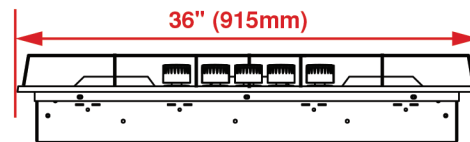

DIMENSIONS

Required Cutout Dimension (H x W x D)	3 ³ / ₈ x 34 x 19 ⁵ / ₁₆ in.
Overall Height	3 ⁷ / ₈ in.
Overall Width	36 in.
Overall Depth	21 ¹ / ₄ in.
Weight	52.9 lbs

POWER / RATINGS

KW / Amps Rating at 240 V, 60 Hz	110-120 V, 60 Hz
Supply Cord & Plug	Yes

Dimensions and Installation

Top

Side – Side View

Front – Side View

Countertop Cutout

NOTE TO THE INSTALLER: All height, width and depth dimensions are shown in inches (as well as metric). Beko US Inc. reserves the absolute and unrestricted right to change product materials and specifications, at any time, without notice. Please visit our website www.blombergappliances.com or call 888-352-2356 to verify the latest specifications with final dimensional data and other details prior to installation and making a cutout. Applicable product limited warranty information may be found in accompanying product materials or you may contact your account manager for further details. Proper installation is the responsibility of the installer. Product failure due to improper installation is not covered under the Limited Warranty.