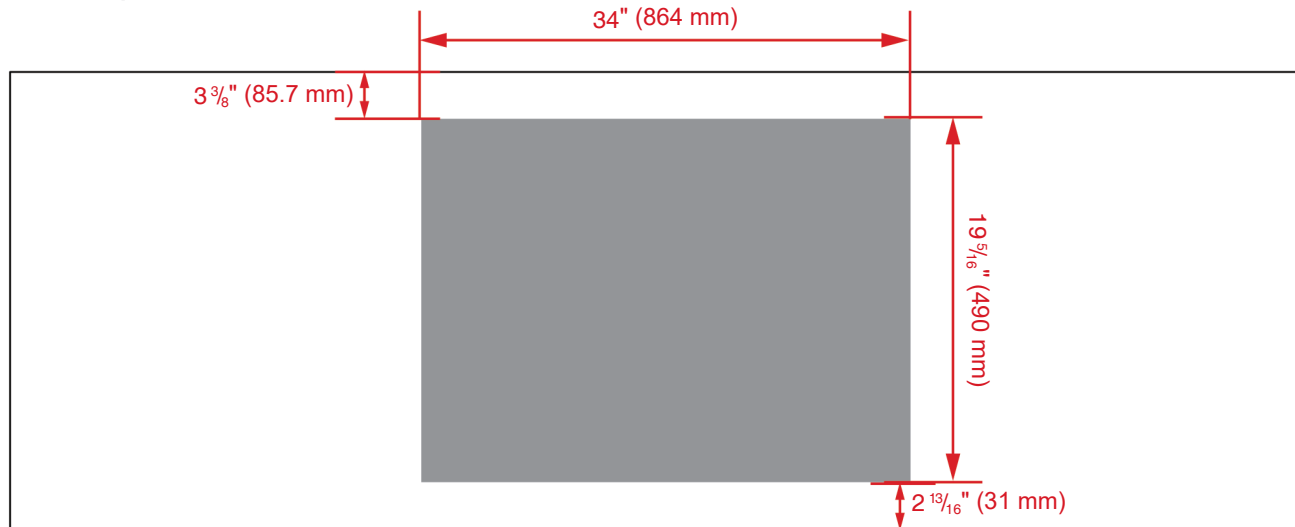

DIMENSIONS

Required Cutout Dimension (H x W x D)	3 ³ / ₈ x 34 x 19 ⁵ / ₁₆ in.
Overall Height	3 ⁷ / ₈ in.
Overall Width	36 in.
Overall Depth	21 ¹ / ₄ in.
Weight	52.9 lbs

POWER / RATINGS

KW / Amps Rating at 240 V, 60 Hz	110-120 V, 60 Hz
Supply Cord & Plug	Yes

Dimensions and Installation

Top

Side – Side View

Front – Side View

Countertop Cutout

NOTE TO THE INSTALLER: All height, width and depth dimensions are shown in inches (as well as metric). Beko US Inc. reserves the absolute and unrestricted right to change product materials and specifications, at any time, without notice. Please visit our website www.blombergappliances.com or call 888-352-2356 to verify the latest specifications with final dimensional data and other details prior to installation and making a cutout. Applicable product limited warranty information may be found in accompanying product materials or you may contact your account manager for further details. Proper installation is the responsibility of the installer. Product failure due to improper installation is not covered under the Limited Warranty.