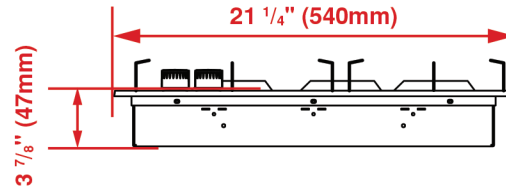

DIMENSIONS

Required Cutout Dimension (H x W x D)	3 ³ / ₈ x 34 x 19 ⁵ / ₁₆ in.
Overall Height	3 ⁷ / ₈ in.
Overall Width	36 in.
Overall Depth	21 ¹ / ₄ in.
Weight	52.9 lbs

POWER / RATINGS

KW / Amps Rating at 240 V, 60 Hz	110-120 V, 60 Hz
Supply Cord & Plug	Yes

Dimensions and Installation

Top

Side – Side View

Front – Side View

Countertop Cutout

NOTE TO THE INSTALLER: All height, width and depth dimensions are shown in inches (as well as metric). Beko US Inc. reserves the absolute and unrestricted right to change product materials and specifications, at any time, without notice. Please visit our website www.blombergappliances.com or call 888-352-2356 to verify the latest specifications with final dimensional data and other details prior to installation and making a cutout. Applicable product limited warranty information may be found in accompanying product materials or you may contact your account manager for further details. Proper installation is the responsibility of the installer. Product failure due to improper installation is not covered under the Limited Warranty.