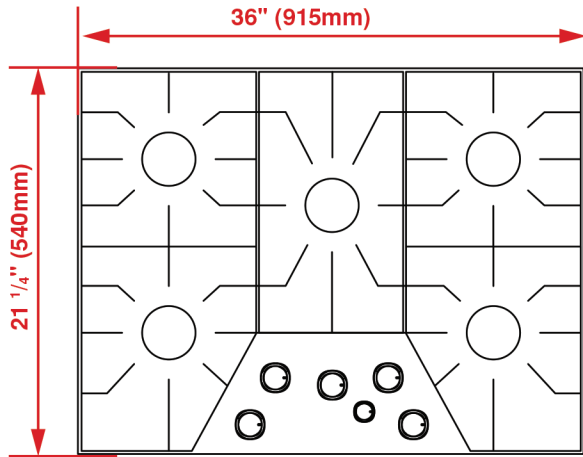

DIMENSIONS

Required Cutout Dimension (H x W x D)	3 ³ / ₈ x 34 x 19 ⁵ / ₁₆ in.
Overall Height	3 ⁷ / ₈ in.
Overall Width	36 in.
Overall Depth	21 ¹ / ₄ in.
Weight	52.9 lbs

POWER / RATINGS

KW / Amps Rating at 240 V, 60 Hz	110-120 V, 60 Hz
Supply Cord & Plug	Yes

Dimensions and Installation

Top

Side – Side View

Front – Side View

Countertop Cutout

NOTE TO THE INSTALLER: All height, width and depth dimensions are shown in inches (as well as metric). Beko US Inc. reserves the absolute and unrestricted right to change product materials and specifications, at any time, without notice. Please visit our website www.blombergappliances.com or call 888-352-2356 to verify the latest specifications with final dimensional data and other details prior to installation and making a cutout. Applicable product limited warranty information may be found in accompanying product materials or you may contact your account manager for further details. Proper installation is the responsibility of the installer. Product failure due to improper installation is not covered under the Limited Warranty.