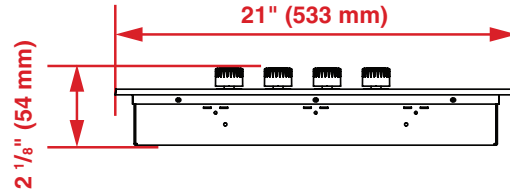

### FEATURES

- Six Cooking Levels per Zone
- Four Vitroceramic Cooking Zones
- Two x 1800W - 7"
- Two x 1200W - 5.5"
- On/off Indicator
- Easy cleaning
- Residual Heat Indicator

GENERAL	
Glass Type	Glass Ceramic
Size	24"
Color	Black
Heating Technology	Electric (Vitroceramic)
Stainless Steel Frame	Yes
Control Type	Side Knob Control
ELECTRIC BURNER FEATURES	
Smooth Top for Easy Cleaning	Yes
Residual Heat Indicator	Yes
Stainless Steel Frame Design	Yes
STANDARD POWER AT 230 V	
Front Left	1800 W
Front Right	1200 W
Rear Left	1200 W
Rear Right	1800 W
DIMENSIONS	
Required Cutout Dimension (W x D)	22 <sup>5</sup> / <sub>8</sub> - 22 <sup>6</sup> / <sub>8</sub> x 19 <sup>1</sup> / <sub>2</sub> -19 <sup>5</sup> / <sub>8</sub> in.
Overall Height	3 <sup>1</sup> / <sub>4</sub> in.
Overall Width	24 <sup>1</sup> / <sub>8</sub> in.
Overall Depth	21 in.
Weight	26 lbs
POWER / RATINGS	
KW / Amps Rating at 240 V, 60 Hz	208-230 V, 60 Hz

Top

Side – Side View

Front – Side View

Countertop Cutout

NOTE TO THE INSTALLER: All height, width and depth dimensions are shown in inches (as well as metric). Beko US Inc. reserves the absolute and unrestricted right to change product materials and specifications, at any time, without notice. Please visit our website [www.beko.us](http://www.beko.us) or call 888 352 2356 to verify the latest specifications with final dimensional data and other details prior to installation and making a cutout. Applicable product limited warranty information may be found in accompanying product materials or you may contact your account manager for further details. Proper installation is the responsibility of the installer. Product failure due to improper installation is not covered under the Limited Warranty.