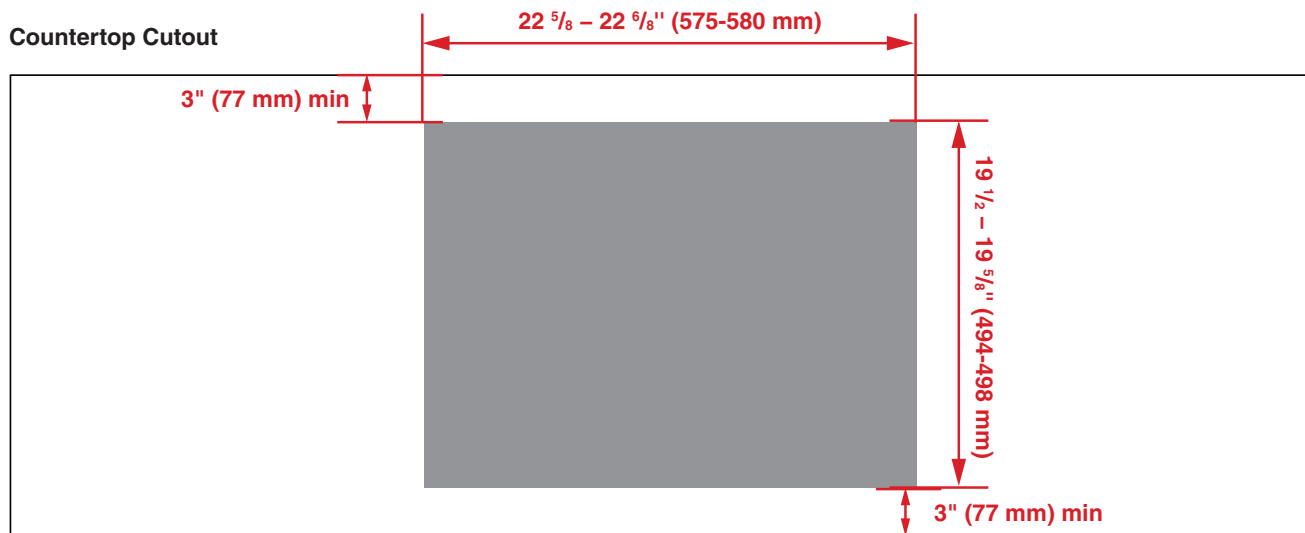

### FEATURES

- Six Cooking Levels per Zone
- Four Vitroceramic Cooking Zones
- Two x 1800W - 7"
- Two x 1200W - 5.5"
- On/off Indicator
- Easy cleaning
- Residual Heat Indicator

GENERAL	
Glass Type	Glass Ceramic
Size	24"
Color	Black
Heating Technology	Electric (Vitroceramic)
Stainless Steel Frame	Yes
Control Type	Side Knob Control
ELECTRIC BURNER FEATURES	
Smooth Top for Easy Cleaning	Yes
Residual Heat Indicator	Yes
Stainless Steel Frame Design	Yes
STANDARD POWER AT 230 V	
Front Left	1800 W
Front Right	1200 W
Rear Left	1200 W
Rear Right	1800 W
DIMENSIONS	
Required Cutout Dimension (W x D)	22 <sup>5</sup> / <sub>8</sub> - 22 <sup>6</sup> / <sub>8</sub> x 19 <sup>1</sup> / <sub>2</sub> -19 <sup>5</sup> / <sub>8</sub> in.
Overall Height	3 <sup>1</sup> / <sub>4</sub> in.
Overall Width	24 <sup>1</sup> / <sub>8</sub> in.
Overall Depth	21 in.
Weight	26 lbs
POWER / RATINGS	
KW / Amps Rating at 240 V, 60 Hz	208-230 V, 60 Hz

Top

Side – Side View

Front – Side View

Countertop Cutout

NOTE TO THE INSTALLER: All height, width and depth dimensions are shown in inches (as well as metric). Beko US Inc. reserves the absolute and unrestricted right to change product materials and specifications, at any time, without notice. Please visit our website [www.beko.us](http://www.beko.us) or call 888 352 2356 to verify the latest specifications with final dimensional data and other details prior to installation and making a cutout. Applicable product limited warranty information may be found in accompanying product materials or you may contact your account manager for further details. Proper installation is the responsibility of the installer. Product failure due to improper installation is not covered under the Limited Warranty.