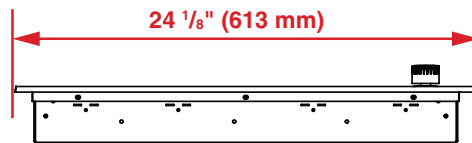

### FEATURES

- Six Cooking Levels per Zone
- Four Vitroceramic Cooking Zones
- Two x 1800W - 7"
- Two x 1200W - 5.5"
- On/off Indicator
- Easy cleaning
- Residual Heat Indicator

GENERAL	
Glass Type	Glass Ceramic
Size	24"
Color	Black
Heating Technology	Electric (Vitroceramic)
Stainless Steel Frame	Yes
Control Type	Side Knob Control
ELECTRIC BURNER FEATURES	
Smooth Top for Easy Cleaning	Yes
Residual Heat Indicator	Yes
Stainless Steel Frame Design	Yes
STANDARD POWER AT 230 V	
Front Left	1800 W
Front Right	1200 W
Rear Left	1200 W
Rear Right	1800 W
DIMENSIONS	
Required Cutout Dimension (W x D)	22 <sup>5</sup> / <sub>8</sub> - 22 <sup>6</sup> / <sub>8</sub> x 19 <sup>1</sup> / <sub>2</sub> -19 <sup>5</sup> / <sub>8</sub> in.
Overall Height	3 <sup>1</sup> / <sub>4</sub> in.
Overall Width	24 <sup>1</sup> / <sub>8</sub> in.
Overall Depth	21 in.
Weight	26 lbs
POWER / RATINGS	
KW / Amps Rating at 240 V, 60 Hz	208-230 V, 60 Hz

Top

Side – Side View

Front – Side View

Countertop Cutout

NOTE TO THE INSTALLER: All height, width and depth dimensions are shown in inches (as well as metric). Beko US Inc. reserves the absolute and unrestricted right to change product materials and specifications, at any time, without notice. Please visit our website [www.beko.us](http://www.beko.us) or call 888 352 2356 to verify the latest specifications with final dimensional data and other details prior to installation and making a cutout. Applicable product limited warranty information may be found in accompanying product materials or you may contact your account manager for further details. Proper installation is the responsibility of the installer. Product failure due to improper installation is not covered under the Limited Warranty.