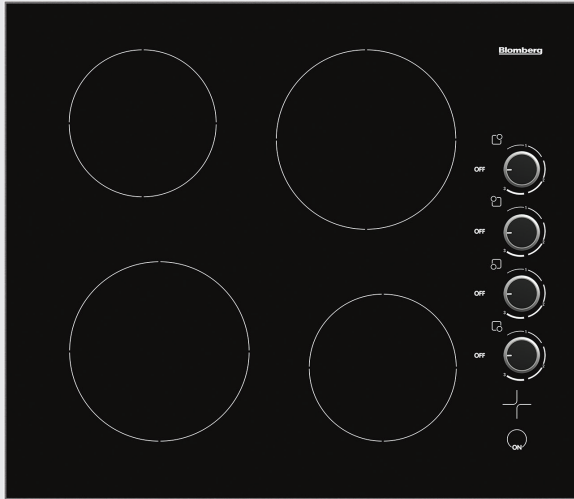

## 24" Knob Control Electric Cooktop

CTE24402

### FEATURES

- Six Cooking Levels per Zone
- Four Vitroceramic Cooking Zones
- Two x 1800W - 7"
- Two x 1200W - 5.5"
- On/off Indicator
- Easy cleaning
- Residual Heat Indicator

GENERAL	
Glass Type	Glass Ceramic
Size	24"
Color	Black
Heating Technology	Electric (Vitroceramic)
Stainless Steel Frame	Yes
Control Type	Side Knob Control
ELECTRIC BURNER FEATURES	
Smooth Top for Easy Cleaning	Yes
Residual Heat Indicator	Yes
Stainless Steel Frame Design	Yes
STANDARD POWER AT 230 V	
Front Left	1800 W
Front Right	1200 W
Rear Left	1200 W
Rear Right	1800 W
DIMENSIONS	
Required Cutout Dimension (W x D)	22 <sup>5</sup> / <sub>8</sub> - 22 <sup>6</sup> / <sub>8</sub> x 19 <sup>1</sup> / <sub>2</sub> -19 <sup>5</sup> / <sub>8</sub> in.
Overall Height	3 <sup>1</sup> / <sub>4</sub> in.
Overall Width	24 <sup>1</sup> / <sub>8</sub> in.
Overall Depth	21 in.
Weight	26 lbs
POWER / RATINGS	
KW / Amps Rating at 240 V, 60 Hz	208-230 V, 60 Hz