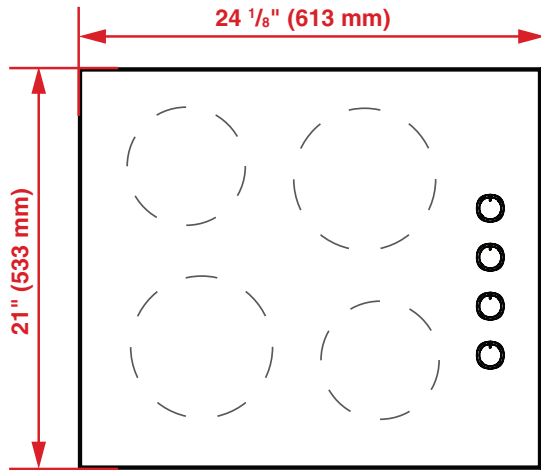

### FEATURES

- Six Cooking Levels per Zone
- Four Vitroceramic Cooking Zones
- Two x 1800W - 7"
- Two x 1200W - 5.5"
- On/off Indicator
- Easy cleaning
- Residual Heat Indicator

GENERAL	
Glass Type	Glass Ceramic
Size	24"
Color	Black
Heating Technology	Electric (Vitroceramic)
Stainless Steel Frame	Yes
Control Type	Side Knob Control
ELECTRIC BURNER FEATURES	
Smooth Top for Easy Cleaning	Yes
Residual Heat Indicator	Yes
Stainless Steel Frame Design	Yes
STANDARD POWER AT 230 V	
Front Left	1800 W
Front Right	1200 W
Rear Left	1200 W
Rear Right	1800 W
DIMENSIONS	
Required Cutout Dimension (W x D)	22 <sup>5</sup> / <sub>8</sub> - 22 <sup>6</sup> / <sub>8</sub> x 19 <sup>1</sup> / <sub>2</sub> -19 <sup>5</sup> / <sub>8</sub> in.
Overall Height	3 <sup>1</sup> / <sub>4</sub> in.
Overall Width	24 <sup>1</sup> / <sub>8</sub> in.
Overall Depth	21 in.
Weight	26 lbs
POWER / RATINGS	
KW / Amps Rating at 240 V, 60 Hz	208-230 V, 60 Hz

Top

Side – Side View

Front – Side View

Countertop Cutout

NOTE TO THE INSTALLER: All height, width and depth dimensions are shown in inches (as well as metric). Beko US Inc. reserves the absolute and unrestricted right to change product materials and specifications, at any time, without notice. Please visit our website [www.beko.us](http://www.beko.us) or call 888 352 2356 to verify the latest specifications with final dimensional data and other details prior to installation and making a cutout. Applicable product limited warranty information may be found in accompanying product materials or you may contact your account manager for further details. Proper installation is the responsibility of the installer. Product failure due to improper installation is not covered under the Limited Warranty.