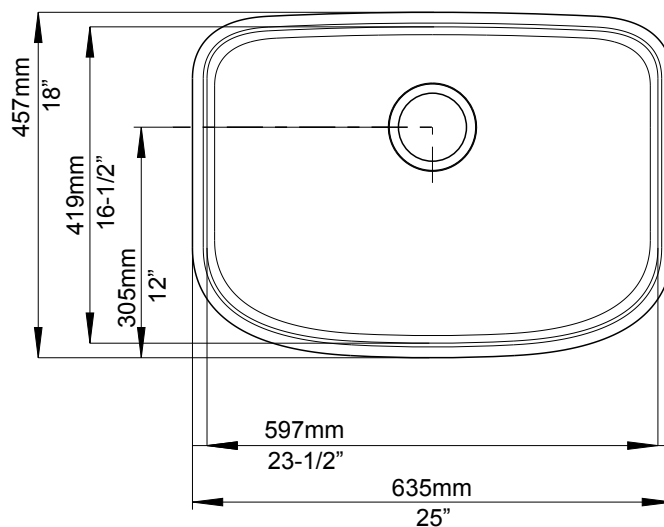

FEATURED MODEL

441587 Medium Single Bowl Only, 9" bowl depth

FEATURES

- Required outside cabinet: 27"
- Maximum size and utility
- 18 gauge, 304 series stainless steel
- Premium 18/10 chrome/nickel content
- Satin Polished Finish
- Rear drain placement
- Sound deadening pads

230692
Sink Grid

230694
Sink Caddy

441660
Workstation

230432
Cutting Board

517666
CAPFLOW™

NOMINAL DIMENSIONS

Model 441587 shown

OVERALL	CUT OUT SIZE	BOWL DEPTH	DRAIN
25"x 18"	Template provided with approximate 1/8" reveal	9"	3-1/2"

DXF cutout templates available on our website.

CODE/STANDARDS COMPLIANCE

ASME 112.19.3-00
IAPMO/UPC listed

BLANCO AMERICA

800.451.5782
www.blancoamerica.com

© 2013 BLANCO AMERICA
12/13

SPEC-003