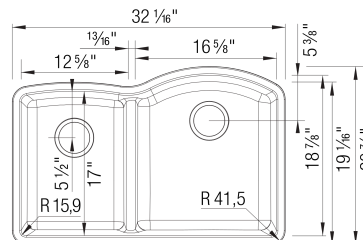

Design and Planning Tips

- Min cabinet size: 36 in

What is included:
Installation instructions
Cut-out template
Limited Lifetime Warranty

Depending on cabinet construction, a different cabinet size may be required. Consult the cabinet manufacturer.