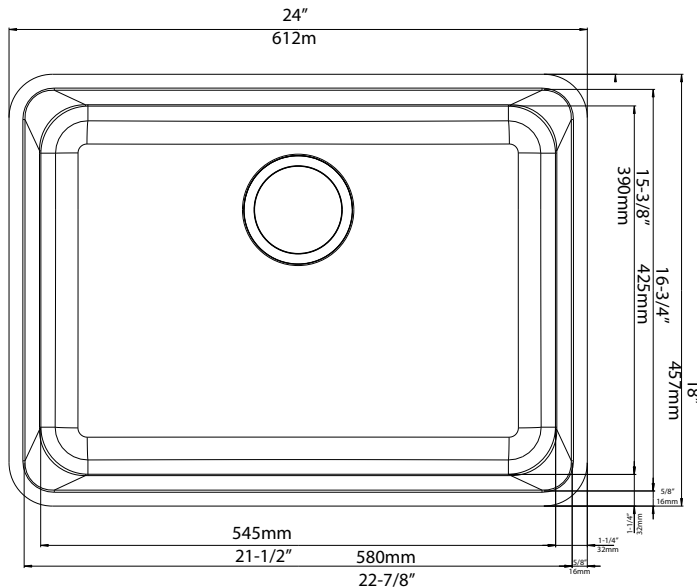

441472 Medium, 7-3/4" bowl depth, CINDER

FEATURES

- Required outside cabinet: 27"
- 80% solid granite
- Heat resistant up to 536°F
- Unsurpassed cleanability backed by industry leading 7 patents!
- Resistant to scratches, stains and all household acids and alkali solutions
- Template provided
- Undermount clips NOT included
- Limited lifetime warranty

JOB INFORMATION

Job Name: _____

Contact: _____

Date Specified: _____

Specifier: _____

Contractor: _____

NOMINAL DIMENSIONS

Model 441367 shown

OVERALL	CUT OUT SIZE	BOWL DEPTH	DRAIN
24" x 18"	Template provided with approximate 1/8" reveal	7-3/4"	3-1/2"

DXF cutout templates (undermount and drop-in) available on our website.

BLANCO AMERICA

800.451.5782