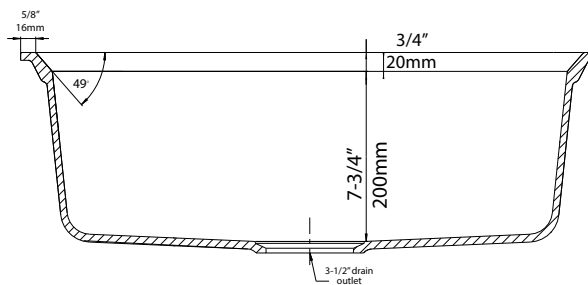

441472 Medium, 7-3/4" bowl depth, CINDER

FEATURES

- Required outside cabinet: 27"
- 80% solid granite
- Heat resistant up to 536°F
- Unsurpassed cleanability backed by industry leading 7 patents!
- Resistant to scratches, stains and all household acids and alkali solutions
- Template provided
- Undermount clips NOT included
- Limited lifetime warranty

JOB INFORMATION

Job Name: _____

Contact: _____

Date Specified: _____

Specifier: _____

Contractor: _____

NOMINAL DIMENSIONS

Model 441367 shown

OVERALL	CUT OUT SIZE	BOWL DEPTH	DRAIN
24" x 18"	Template provided with approximate 1/8" reveal	7-3/4"	3-1/2"

DXF cutout templates (undermount and drop-in) available on our website.

BLANCO AMERICA

800.451.5782