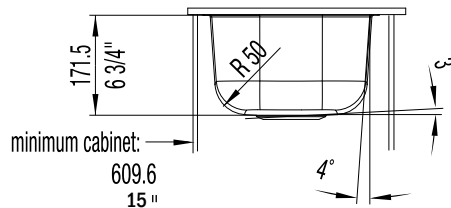

### NOMINAL DIMENSIONS

MODEL	OVERALL	CUTOUT SIZE	BOWL DEPTH	DRAIN DIAMETER
440165	12-7/16" x 17-3/4"	Template provided with approximate 1/8" reveal	6-3/4"	3-1/2"

DXF cutout templates available on our website.