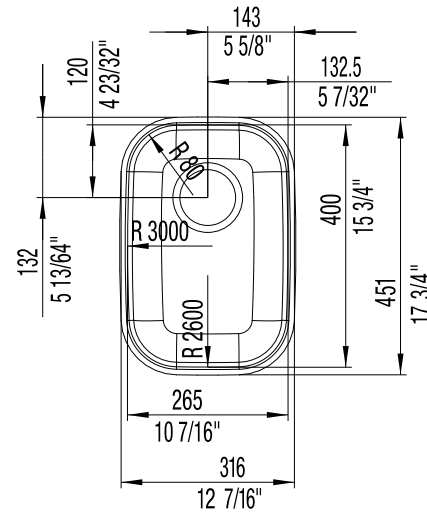

### FEATURED MODEL

440165 Single Bowl, 6-3/4" bowl depth

### NOMINAL DIMENSIONS

MODEL	OVERALL	CUTOUT SIZE	BOWL DEPTH	DRAIN DIAMETER
440165	12-7/16" x 17-3/4"	Template provided with approximate 1/8" reveal	6-3/4"	3-1/2"

DXF cutout templates available on our website.