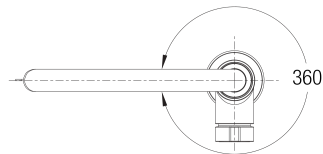

CULINA II Beverage Metal Finish

Warranty

BLANCO offers a limited lifetime warranty on all sinks and faucets, as well as a one-year warranty on all custom accessories.

Code/Standards Compliance

BLANCO sinks and faucets are third-party tested and certified to standards and listed by applicable certification bodies. For more information on individual product listings, contact our office or listing organization.

View our how-to videos to learn more about installing and caring for BLANCO products:
<https://www.blanco.com/us-en/service/how-to-videos/how-to-videos-for-sinks/>

Questions? Contact us today

BLANCO America, Inc.
110 Mount Holly By-Pass
Lumberton, NJ 08048

Phone & Fax
Phone: 888-668-6201
Fax: 609-668-6211

While BLANCO endeavors to provide accurate information, all dimensions are nominal, cannot be guaranteed, and are subject to change or cancellation. BLANCO assumes no responsibility for use of superseded or voided specifications.