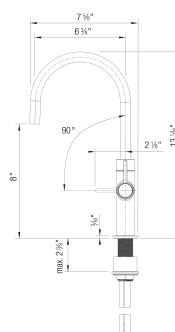

CULINA II Beverage Metal Finish

Warranty

BLANCO offers a limited lifetime warranty on all sinks and faucets, as well as a one-year warranty on all custom accessories.

Code/Standards Compliance

BLANCO sinks and faucets are third-party tested and certified to standards and listed by applicable certification bodies. For more information on individual product listings, contact our office or listing organization.

View our how-to videos to learn more about installing and caring for BLANCO products:
<https://www.blanco.com/us-en/service/how-to-videos/how-to-videos-for-sinks/>

Questions? Contact us today

BLANCO America, Inc.
110 Mount Holly By-Pass
Lumberton, NJ 08048

Phone & Fax
Phone: 888-668-6201
Fax: 609-668-6211

While BLANCO endeavors to provide accurate information, all dimensions are nominal, cannot be guaranteed, and are subject to change or cancellation. BLANCO assumes no responsibility for use of superseded or voided specifications.