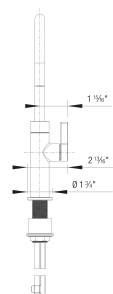

CULINA II Beverage Metal Finish

Warranty

BLANCO offers a limited lifetime warranty on all sinks and faucets, as well as a one-year warranty on all custom accessories.

Code/Standards Compliance

BLANCO sinks and faucets are third-party tested and certified to standards and listed by applicable certification bodies. For more information on individual product listings, contact our office or listing organization.

View our how-to videos to learn more about installing and caring for BLANCO products:
<https://www.blanco.com/us-en/service/how-to-videos/how-to-videos-for-sinks/>

Questions? Contact us today

BLANCO America, Inc.
110 Mount Holly By-Pass
Lumberton, NJ 08048

Phone & Fax
Phone: 888-668-6201
Fax: 609-668-6211

While BLANCO endeavors to provide accurate information, all dimensions are nominal, cannot be guaranteed, and are subject to change or cancellation. BLANCO assumes no responsibility for use of superseded or voided specifications.