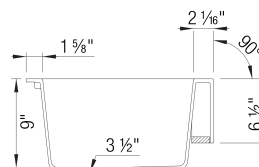

Warranty

BLANCO offers a limited lifetime warranty on all sinks and faucets, as well as a one-year warranty on all custom accessories.

Code/Standards Compliance

BLANCO sinks and faucets are third-party tested and certified to standards and listed by applicable certification bodies. For more information on individual product listings, contact our office or listing organization.

View our how-to videos to learn more about installing and caring for BLANCO products:
<https://www.blanco.com/us-en/service/how-to-videos/how-to-videos-for-sinks/>

Questions? Contact us today

BLANCO America, Inc.
110 Mount Holly By-Pass
Lumberton, NJ 08048

Phone & Fax
Phone: 888-668-6201
Fax: 609-668-6211

While BLANCO endeavors to provide accurate information, all dimensions are nominal, cannot be guaranteed, and are subject to change or cancellation. BLANCO assumes no responsibility for use of superseded or voided specifications.