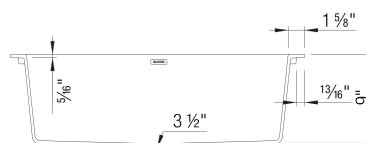

- Min cabinet size: 30 in (760 mm)
- Apron front height: 6 1/2 in

What is included:
Installation instructions
Limited Lifetime Warranty

Custom cabinet installation required.
To prevent damage, sink must be shipped on a pallet.