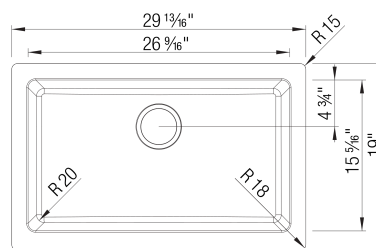

Design and Planning Tips

- Min cabinet size: 30 in (760 mm)
- Apron front height: 6 1/2 in

What is included:
Installation instructions
Limited Lifetime Warranty

Custom cabinet installation required.
To prevent damage, sink must be shipped on a pallet.