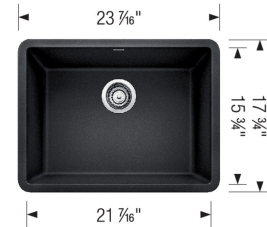

PRECIS 24 SILGRANIT

Sink Specifications

Color	SKU
Anthracite	522258
Cinder	522412
Metallic Gray	522413
White	522414
Truffle	522417
Café	522418
Coal Black	442928
Volcano Gray	527411
Soft White	527402

Design and Planning Tips

- Min cabinet size: 27 in

What is included:
Installation instructions
Cut-out template
Limited Lifetime Warranty

Depending on cabinet construction, a different cabinet size may be required. Consult the cabinet manufacturer.