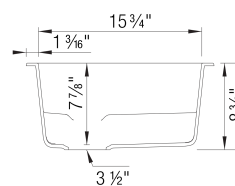

PRECIS Cascade SILGRANIT

Warranty

BLANCO offers a limited lifetime warranty on all sinks and faucets, as well as a one-year warranty on all custom accessories.

Code/Standards Compliance

BLANCO sinks and faucets are third-party tested and certified to standards and listed by applicable certification bodies. For more information on individual product listings, contact our office or listing organization.

View our how-to videos to learn more about installing and caring for BLANCO products:
<https://www.blanco.com/us-en/service/how-to-videos/how-to-videos-for-sinks/>