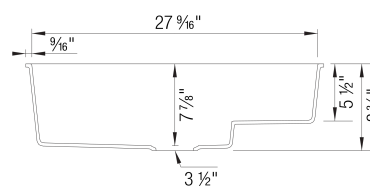

PRECIS Cascade SILGRANIT

Warranty

BLANCO offers a limited lifetime warranty on all sinks and faucets, as well as a one-year warranty on all custom accessories.

Code/Standards Compliance

BLANCO sinks and faucets are third-party tested and certified to standards and listed by applicable certification bodies. For more information on individual product listings, contact our office or listing organization.

View our how-to videos to learn more about installing and caring for BLANCO products:
<https://www.blanco.com/us-en/service/how-to-videos/how-to-videos-for-sinks/>