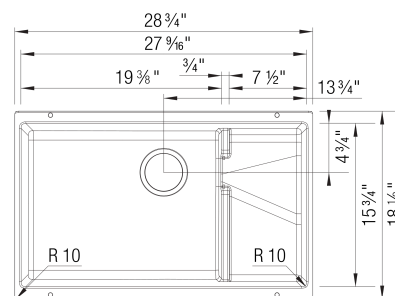

Sink Specifications

Color	SKU
Truffle	519456
Anthracite	519450
Café	519457
Cinder	519451
Metallic Gray	519452
White	519453
Coal Black	442934
Volcano Gray	527415
Soft White	527406

Design and Planning Tips

- Min cabinet size: 33 in

What is included:

Mesh basket
Installation instructions
Cut-out template
Limited Lifetime Warranty

Depending on cabinet construction, a different cabinet size may be required. Consult the cabinet manufacturer.

Included Accessories

Mesh Basket 406399

Codes & Standards

CSA B45.8-18/ IAPMO Z403-2018

Optional Accessories

Sink Grid 231640
CapFlow Strainer Cover 517666
Sink Grid 233542
Undermount Clips 440851

PRECIS Cascade SILGRANIT

Warranty

BLANCO offers a limited lifetime warranty on all sinks and faucets, as well as a one-year warranty on all custom accessories.

Code/Standards Compliance

BLANCO sinks and faucets are third-party tested and certified to standards and listed by applicable certification bodies. For more information on individual product listings, contact our office or listing organization.

View our how-to videos to learn more about installing and caring for BLANCO products:
<https://www.blanco.com/us-en/service/how-to-videos/how-to-videos-for-sinks/>