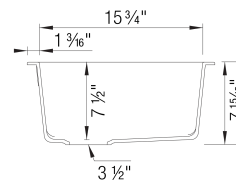

Optional Accessories

Sink Grid	233542
Sink Grid	221014
CapFlow Strainer Cover	517666
Undermount Clips	440851

Warranty

BLANCO offers a limited lifetime warranty on all sinks and faucets, as well as a one-year warranty on all custom accessories.

Code/Standards Compliance

BLANCO sinks and faucets are third-party tested and certified to standards and listed by applicable certification bodies. For more information on individual product listings, contact our office or listing organization.

View our how-to videos to learn more about installing and caring for BLANCO products:
<https://www.blanco.com/us-en/service/how-to-videos/how-to-videos-for-sinks/>

Questions? Contact us today

BLANCO America, Inc.
110 Mount Holly By-Pass
Lumberton, NJ 08048

Phone & Fax
Phone: 888-668-6201
Fax: 609-668-6211

While BLANCO endeavors to provide accurate information, all dimensions are nominal, cannot be guaranteed, and are subject to change or cancellation. BLANCO assumes no responsibility for use of superseded or voided specifications.