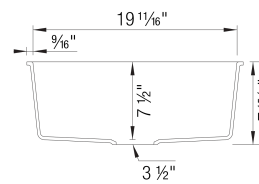

Codes & Standards

CSA B45.8-18/ IAPMO Z403-2018