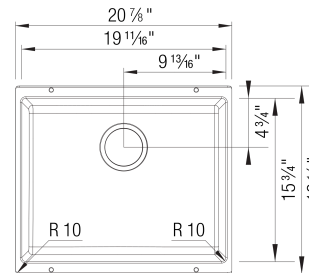

## Design and Planning Tips

- Min cabinet size: 24 in

What is included:  
Installation instructions  
Cut-out template  
Limited Lifetime Warranty

Please note: The six small holes are for European installation only. They are unnecessary for U.S. installation.